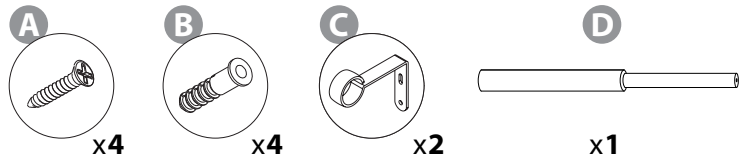

Instructions for CAPPA 1" SINGLE ROD SETS 36-66" (91-168 cm)

245973

In the box:

You will need:

1

2

3

4