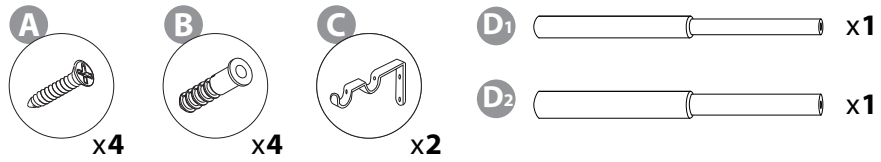

Instructions for CAPPA 1" DOUBLE ROD SET 36-66" (91-168 cm)

1014557

In the box:

You will need: