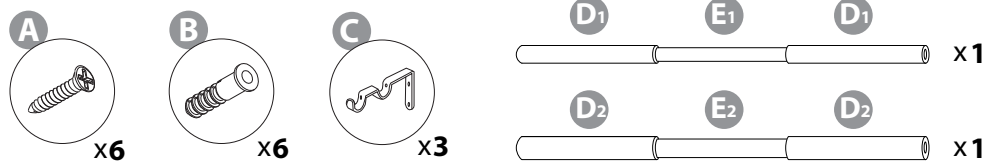

Instructions for CAPPA 1" DOUBLE ROD SETS 66-120" (168-305 cm), 120-180" (305-457 cm)
1014401 / 1014402

In the box:

You will need: