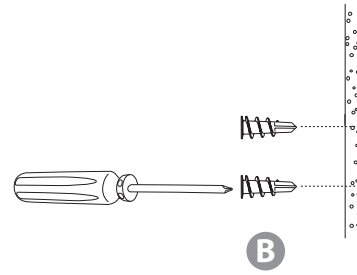

Instructions for CAPPA 1 1/4" SINGLE ROD SETS 36-72" (91-183 cm)

244643

In the box:

You will need:

1

2

3

4