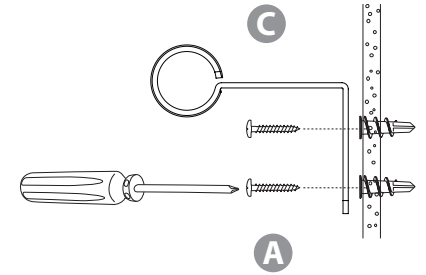

Instructions for CAPPA 1 1/4" SINGLE ROD SETS 36-72" (91-183 cm)

244643

In the box:

You will need:

1

2

3

4