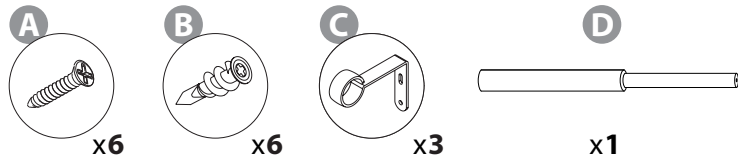

Instructions for CAPPA 1 1/4" SINGLE ROD SETS 36-72" (91-183 cm)

244643

In the box:

You will need:

1

2

3

4