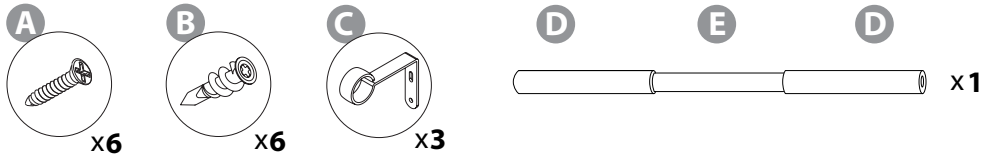

**Instructions for CAPPA 1 1/4" SINGLE ROD SET 72-144" (183-366 cm)
244647**

In the box:

You will need: