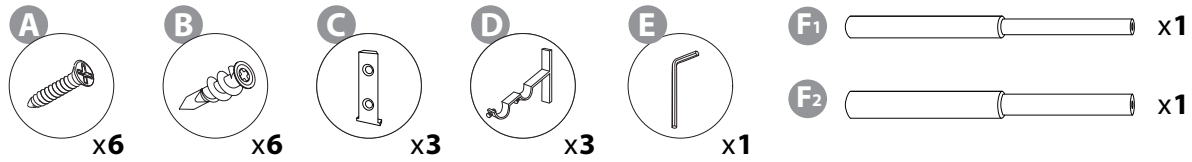

Instructions for CAPPA 1 1/4" DOUBLE ROD SET 36-72" (91-183 cm)

244673

In the box:

You will need: