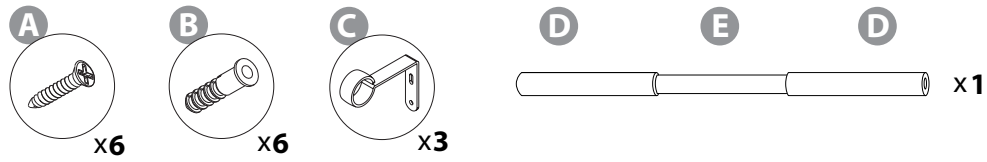

**Instructions for 1" and 3/4" SINGLE ROD SETS 66-120" (168-305 cm), 120-180" (305-457 cm), 72-144" (183-366 cm), 42-120" (107-305 cm)
245976 / 245977 / 1015129 / 1015135 / 246627 / 1018401 / 1018343 / 1018333 / 1018341 / 1018330 / 1017248 / 1017250 / 1017246 / 1017244 / 1018339 / 244997**

In the box: