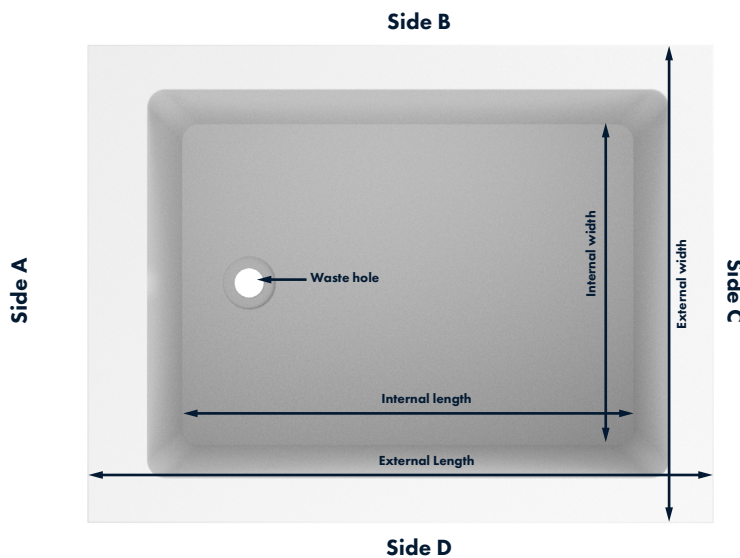

Omnitub Solo Max

Internal depth 600mm | 60cm | 23.62in
Base depth 25mm | 2.5cm | 0.98in
Thickness 15mm | 1.5cm | 0.59in

Length
External 1050mm | 105cm | 41.34in
Internal 875mm | 87.5cm | 34.45in

Width
External 800mm | 80cm | 31.50in
Internal 650mm | 65cm | 25.59in

Capacity
Standalone tub weight Weight
Water capacity (up to overflow) Water capacity
Number of feet Feet

Other information

Flange sizes

Fange A 100mm | 10cm | 3.94in
Fange B 75mm | 7.5cm | 2.96in
Fange C 75mm | 7.5cm | 2.96in
Fange D 75mm | 7.5cm | 2.96in

Waste management

Overflow hole size 51mm | 5.1cm | 2.01in
Waste hole size 51mm | 5.1cm | 2.01in

Tub feet height

Standard fixed feet 45mm | 4.5cm | 1.78in
Shorter fixed feet 25mm | 2.5cm | 0.98in
Standard bolted feet 100mm | 10cm | 3.94in
Shorter bolted feet 50mm | 5cm | 1.97in

Overall height of tub with feet

Max height with standard feet 770mm | 77cm | 30.32in
Min height with standard feet 720mm | 72cm | 28.35in
Max height with shorter feet 700mm | 70cm | 27.56in
Min height with shorter feet 690mm | 69cm | 27.17in