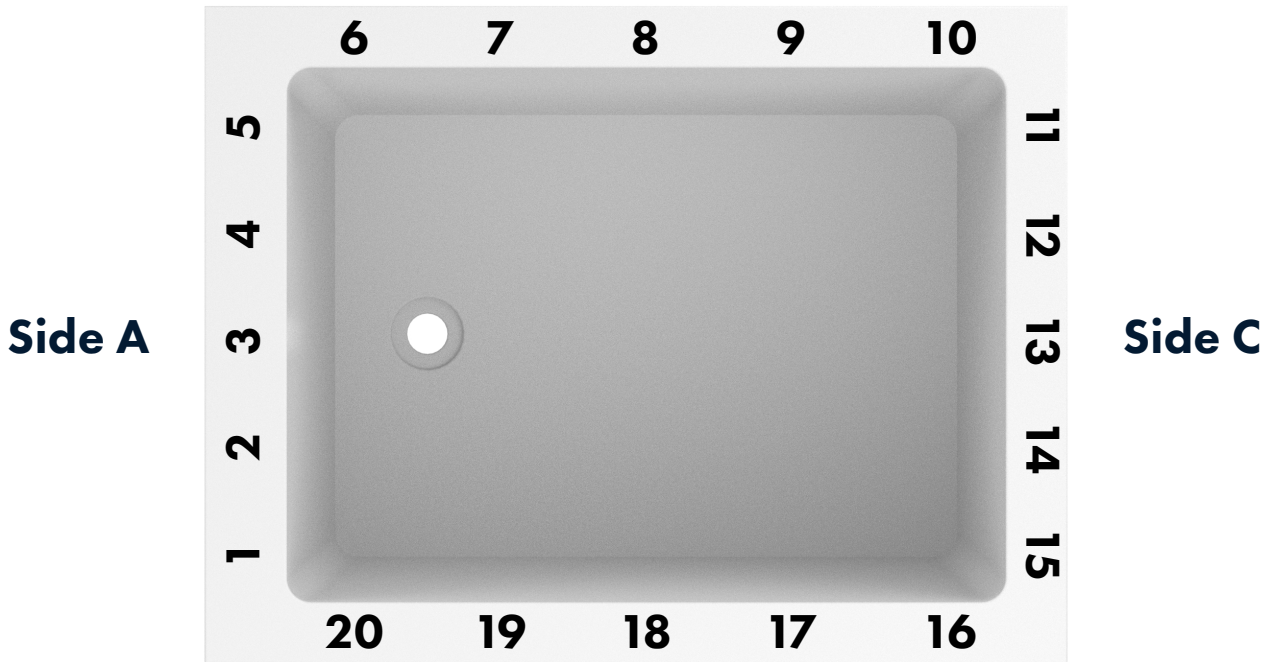

For more information, please visit www.omnitub.co.uk.

CUSTOMER NAME

ORDER DATE **ORDER NUMBER**

POST CODE **COUNTY**

ORDER CUSTOMISATION FILE

Omnitub Solo Max / 1050 x 800 mm

Side B

Side D