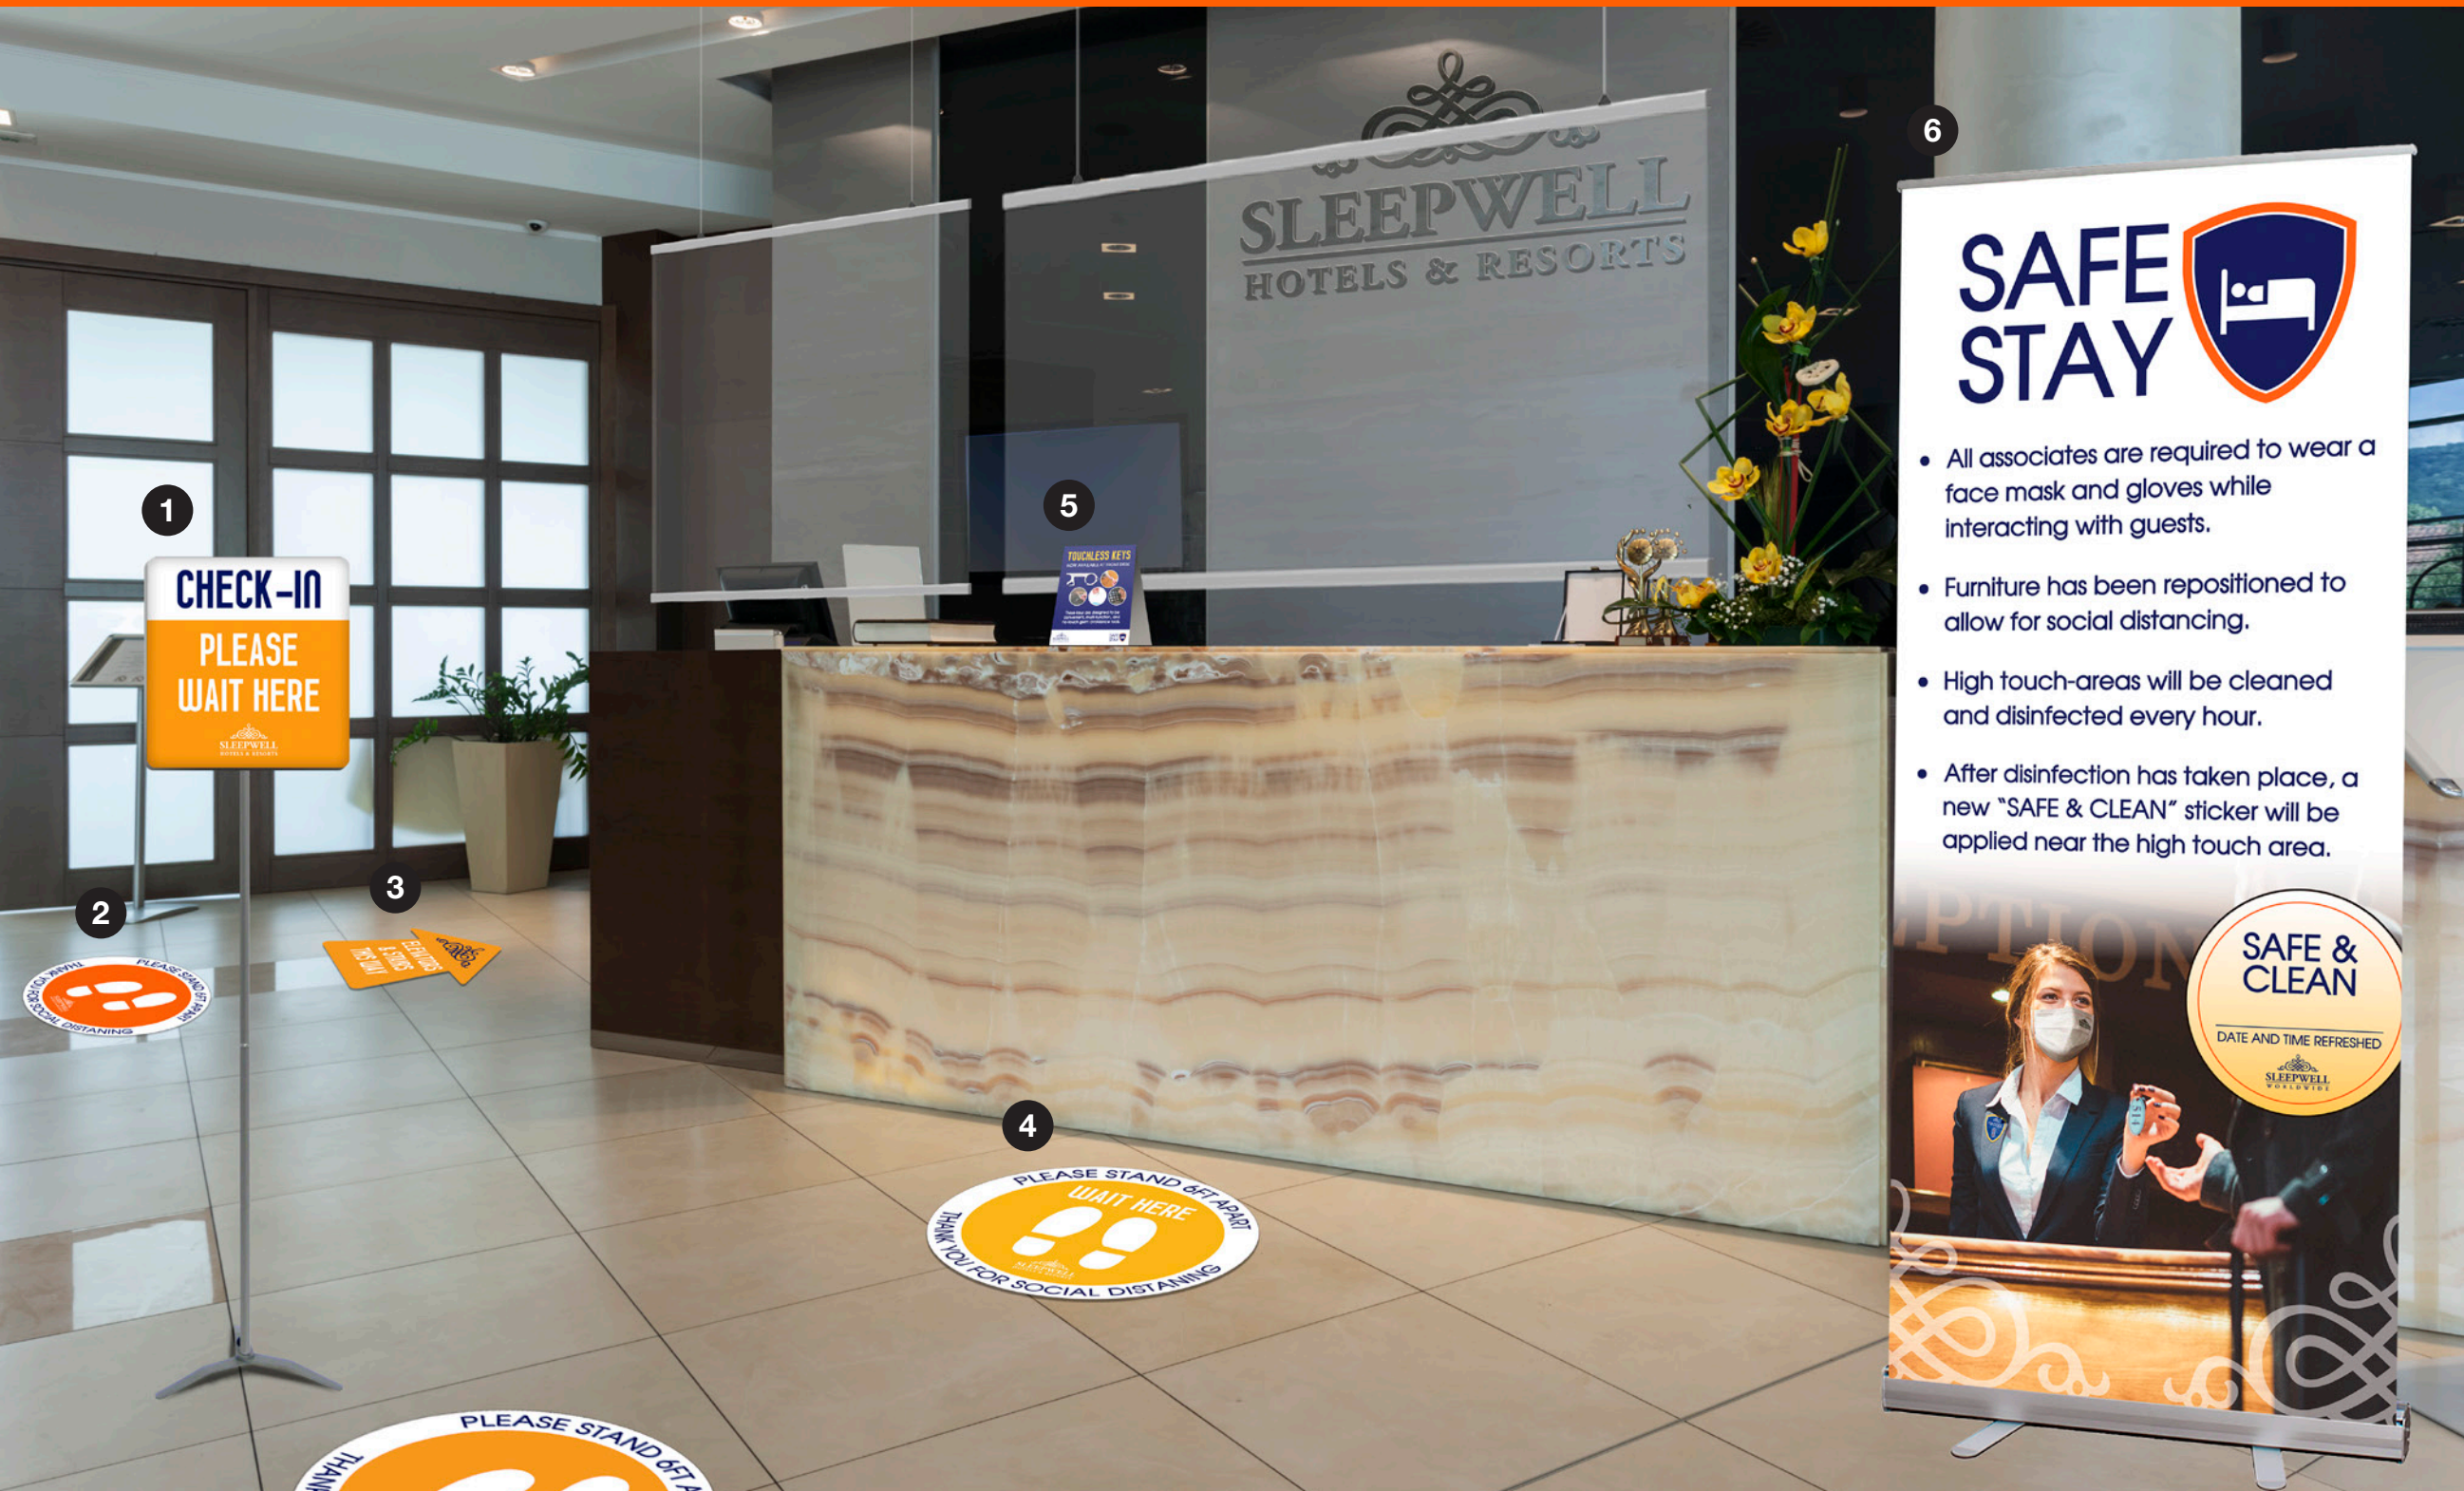

FRONT DESK

All of our signs can be completely customized with your own designs and message and printed on any of our substrates/ materials. We can ship anywhere in the world and would love to help you with any needs you may have! Contact us [HERE](#).

1. Check-In "Please Wait Here" Sign Display Stand
2. Standard Round Social Distancing Floor Cling (Style A)
3. "Elevators & Stairs This Way" Arrow Floor Cling
4. "Wait Here" Round Social Distancing Floor Cling (Style A)
5. [Touchless Keys](#) Promo 1 (Style A) Table Tent
6. Guest Safety Banner 1 (Style A) With Budget Stand

6

SAFE STAY

- All associates are required to wear a face mask and gloves while interacting with guests.
- Furniture has been repositioned to allow for social distancing.
- High touch-areas will be cleaned and disinfected every hour.
- After disinfection has taken place, a new "SAFE & CLEAN" sticker will be applied near the high touch area.