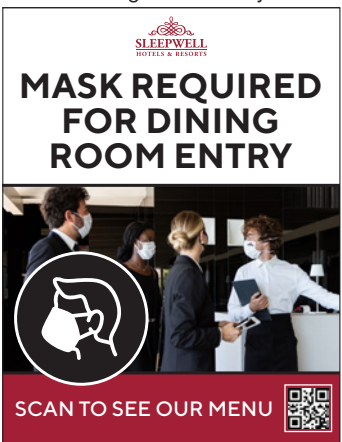

Mask Required For Dining Room Entry

Available Sizes	Item Numbers
24"x36"	28HS.36
22"x28"	28HS.28
18"x24"	28HS.24
8.5"x11"	28HS.11