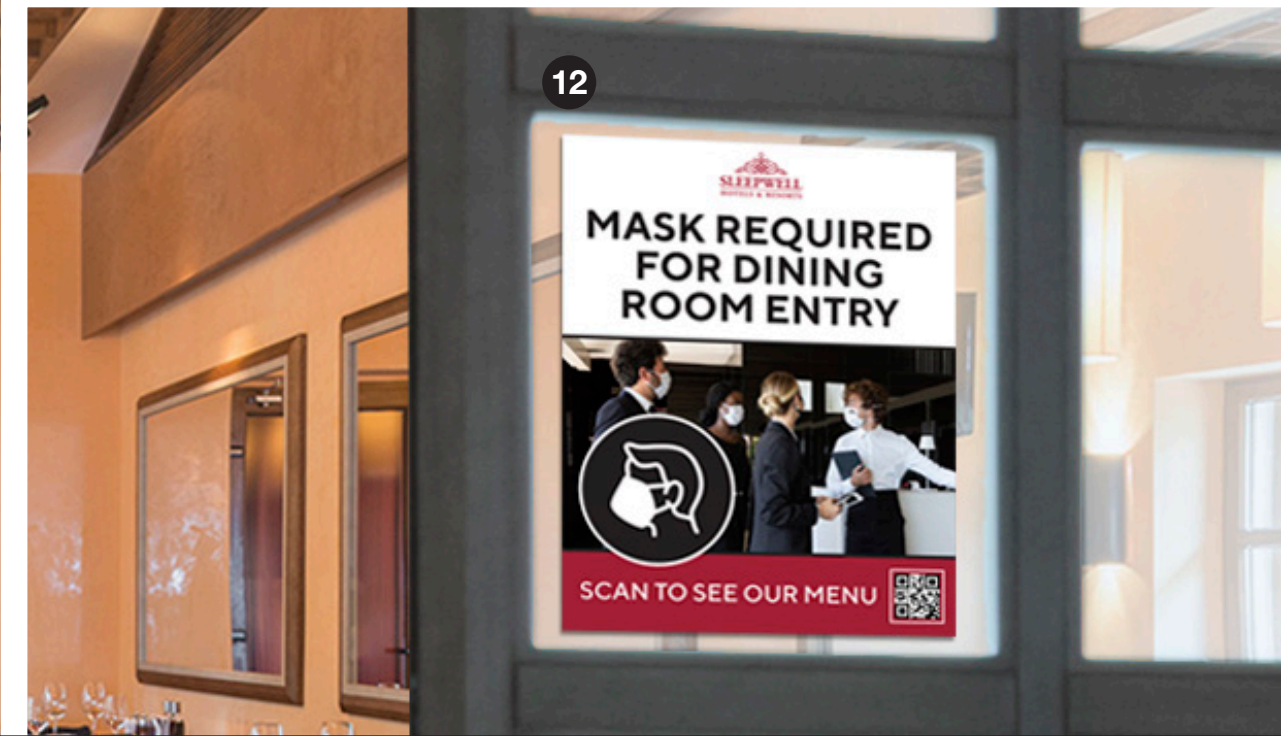

All of our signs can be completely customized with your own designs and message and printed on any of our substrates/materials. We can ship anywhere in the world and would love to help you with any needs you may have! Contact us [HERE](#).

1. "Please Wait Here To Be Seated" Sign Graphic
2. Hand Sanitizer Label
3. "Area Closed For Cleaning" (Style C) A-Frame Sign
4. Standard Round Social Distancing (Style C) Floor Cling
5. "This Seat Is Unavailable" (Style C) Chair Decal
6. "Scan To See Our Menu" Table Tent
7. Recyclable Paper Menus
8. "Please Practice Social Distancing" (Style C) Table Tent
9. "Table Not In Use" Table Tent
10. "Please Practice Social Distancing" Wall Decal
11. Hand Sanitizer Station With Standard Graphic (Style C)
12. "Mask Required for Dining Room Entry" Wall Graphic