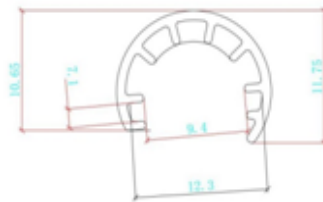

LIGHTING 4 DIAMONDS

LIGHTING, SHOWCASES & IN-STORE DESIGN EXPERTS

CURVED LIGHTS AVAILABLE

L4D DAYBRITE LED SHOWCASE LIGHT STRIP

L4D-DB-IN-SHOWCASE-LIGHT

Colors Available

- Dimension: 1/2" x 3/4"
- Angel: 90° - 180°
- LED Qty: 28 per foot
- Working Voltage: 12V
- Power: 6W per Foot / 980 Lumens per foot
- Aluminum Base PCB Board
- IP Rank: IP20
- Aluminum housing to guarantee the heat dissipation
- Customize length is available / Made to order