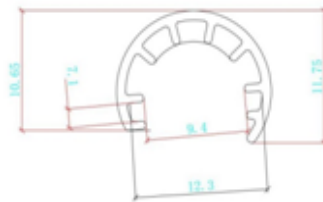

LIGHTING 4 DIAMONDS

LIGHTING, SHOWCASES & IN-STORE DESIGN EXPERTS

CURVED LIGHTS AVAILABLE

L4D XBRITE LED SHOWCASE LIGHT STRIP

L4D-XB-IN-SHOWCASE LIGHT

Colors Available

- Dimension: 1/2" x 3/4"
- Angel: 90° - 180°
- LED Qty: 28 per foot
- Working Voltage: 24V
- Power: 9W per Foot / 1440 Lumens per foot
- Aluminum Base PCB Board
- IP Rank: IP20
- Aluminum housing to guarantee the heat dissipation
- Customize length is available / Made to order