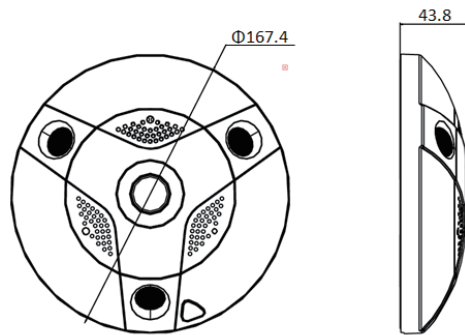

Dimensions: