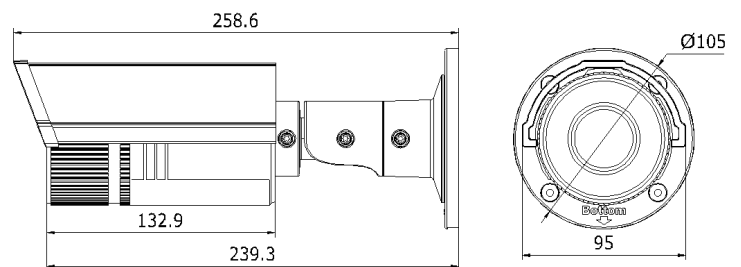

Dimensions:

Unit: mm

CAMERA	
Image Sensor	1/3" Progressive Scan CMOS
Min. Illumination	0.01Lux @(F1.2,AGC ON), 0.014 Lux @(F1.4,AGC ON), 0 Lux with IR
Shutter Speed	1/3 s to 1/10,000 s
Slow Shutter	Support
Lens	2.8 - 12 mm @ F1.4, Motorized lens
Lens Mount	Φ14
Day &Night	IR cut filter with auto switch
DNR	3D DNR
Wide Dynamic Range	DWDR
Compression Standard	
Video Compression	H.264 / MJPEG/H.264 Zip+
H.264 Type	Main Profile
Video Bit Rate	32 Kbps ~ 16Mbps
Audio Compression	G.711/G.722.1/G.726/MP2L2
Audio Bit rate	64Kbps(G.711) / 16Kbps(G.722.1) / 16Kbps(G.726) / 32-128Kbps(MP2L2)
Image	
Max. Resolution	2688×1520
Frame Rate	60Hz: 20fps (2688×1520), 30fps (1920×1080), 30fps(1280×720) 50Hz: 20fps (2688×1520), 25fps(1920×1080), 25fps(1280×720)
Image Setting	Rotate Mode, Saturation, Brightness, Contrast, Sharpness adjustable by client software or web browser
BLC	Support, zone configurable
ROI Codec	Support
Network	
Network Storage	NAS (Support NFS,SMB/CIFS), ANR
Alarm Trigger	Motion detection, Tampering alarm, Network disconnect, IP address conflict, Storage exception
Protocols	TCP/IP, UDP, ICMP, HTTP, HTTPS, FTP, DHCP, DNS, DDNS, RTP, RTSP, RTCP, PPPoE, NTP, UPnP, SMTP, SNMP, IGMP, 802.1X, QoS, IPv6, Bonjour
General	One-key reset, Flash-prevention, dual stream, heartbeat, mirror, password protection, privacy mask, watermark, IP address filtering, Anonymous access
Standard	ONVIF (PROFILE S, PROFILE G), PSIA, CGI, ISAPI
Interface	
Communication Interface	1 RJ45 10M/100M Ethernet port
On-board storage	Built-in Micro SD/SDHC/SDXC slot, up to 128GB
Reset	Yes
General	
Working Temperature /Humidity	-22 °F ~ 140°F (-30 °C ~ 60 °C) Humidity 95% or less (non-condensing)
Power Supply	DC12V ± 10%, PoE (802.3af)
Power Consumption	Max. 5.5W (Max. 7.5 W with IR cut filter on)
IR Range	Approx. 100ft(30 meters)
Weather Proof Ratings	IP66
Dimensions	3.7" × 4.1" × 10.2"(95×105×258.6 mm)
Weight	2.65lbs (1200 g)