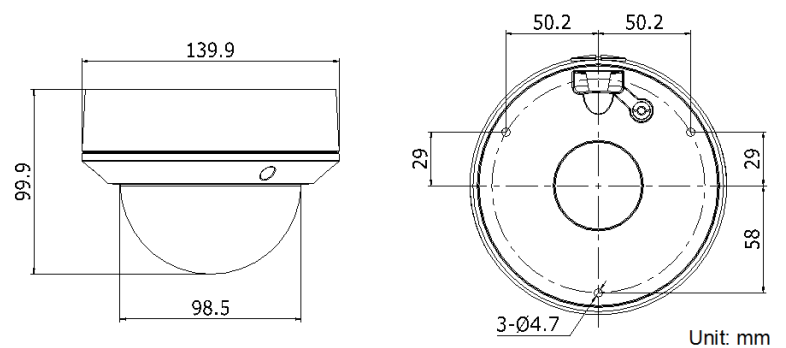

Dimensions:

CAMERA

Image Sensor	1/3" Progressive Scan CMOS
Min. Illumination	0.01Lux @(F1.2,AGC ON), 0.014 Lux @(F1.4,AGC ON), 0 Lux with IR
Shutter Speed	1/3 s to 1/10,000 s
Slow Shutter	Support
Lens	2.8 - 12 mm @ F1.4, Motorized lens
Lens Mount	φ14
Day &Night	IR cut filter with auto switch
DNR	3D DNR
Wide Dynamic Range	DWDR
Angle Adjustment	Pan:0° - 355°, Tilt: 0° - 75°, Rotation: 0° - 355°

Interface

Communication Interface	1 RJ45 10M/100M Ethernet port
On-board storage	Built-in Micro SD/SDHC/SDXC slot, up to 128GB
Reset	Yes

General

Working Temperature /Humidity	-22 °F ~ 140°F (-30 °C ~ 60 °C) Humidity 95% or less (non-condensing)
Power Supply	DC12V ± 10%, PoE (802.3af)
Power Consumption	Max. 5.5W
IR Range	Approx. 100ft (30 meters)
Weather Proof Ratings	IP66
Impact Protection	IEC60068-275Eh, 20J; EN50102, up to IK10
Dimensions	φ 5.5" × 3.9"(φ 140 × 99.9 mm)
Weight	2.20lbs (1000 g)