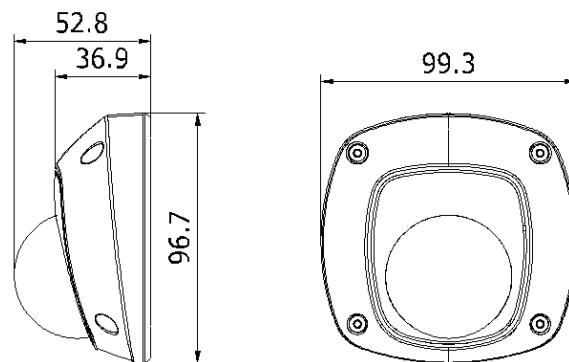

Fixed Lens Dome Network IP Camera 4.1MP IP-4MP4310-I28

Key Features:

- 4.1MP High Definition
- Digital WDR
- 3D DNR, BLC, Intelligent H.264 Zip+
- Built-in microphone, Audio Output, Alarm I/O
- IP66, Vandal-proof
- DC 12V/ PoE

Dimensions:

Unit: mm

CAMERA

Image Sensor	1/3" Progressive Scan CMOS
Min. Illumination	0.01Lux @(F1.2, AGC ON), 0 Lux with IR
Shutter Speed	1/3 s to 1/10,000 s
Lens	2.8mm
Lens Mount	M12
Day & Night	IR cut filter with auto switch
DNR	3D DNR
Wide Dynamic Range	DWDR
Angle Adjustment	Pan: -30° ~ 30°, Tilt: 0 ~ 75°, Rotation: 0 ~ 360°

Image

Max. Resolution	2688×1520
Frame Rate	60Hz: 20fps (2688×1520), 30fps (1920×1080), 30fps(1280×720) 50Hz: 20fps (2688×1520), 25fps(1920×1080), 25fps(1280×720)
Image Setting	Rotate Mode, Saturation, Brightness, Contrast, Sharpness adjustable by client software or web browser
BLC	Support, zone configurable
ROI Codec	Support

General

Working Temperature /Humidity	-22 °F ~ 140°F (-30 °C ~ 60 °C)
	Humidity 95% or less (non-condensing)
Power Supply	DC12V ± 10%, PoE (802.3af)
Power Consumption	Max. 5W
IR Range	Approx. 33ft (10 meters)
Weather Proof Ratings	IP66
Impact Protection	IEC60068-275Eh, 20J; EN50102, up to IK08
Dimensions	3.9"×3.8"×2.1" (99.3×96.7×52.8 mm)
Weight	1.32 lbs (600 g)