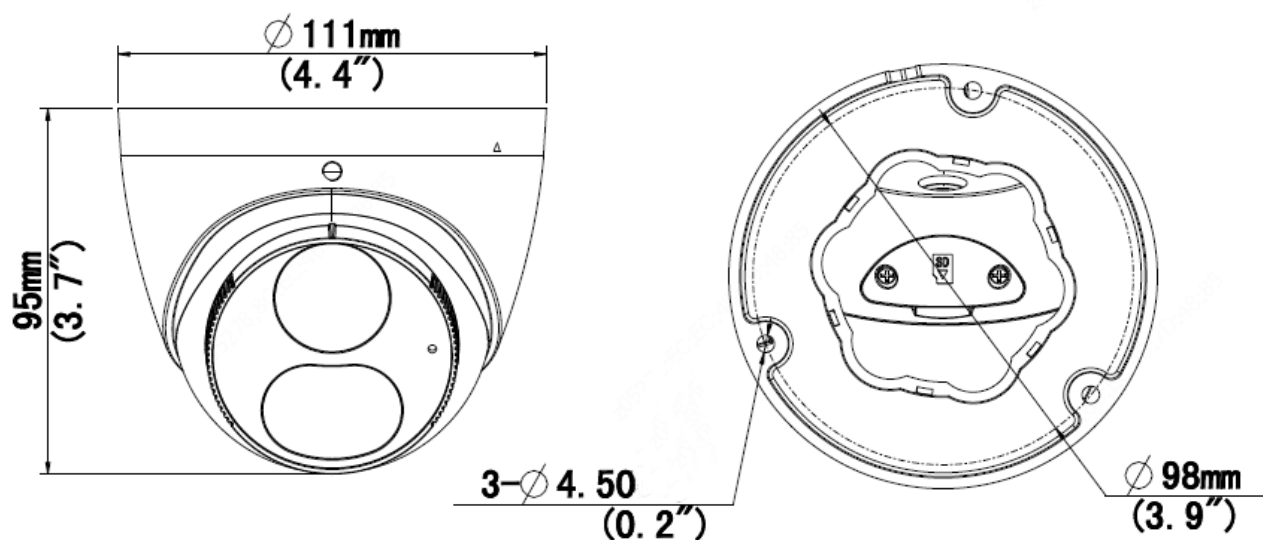

Material	Metal
Working Environment	-30°C ~ 60°C (-22°F ~ 140°F), Humidity: ≤95% RH (non-condensing)
Storage Environment	-30°C ~ 60°C (-22°F ~ 140°F), Humidity: ≤95% RH (non-condensing)
Surge Protection	4KV
Reset Button	N/A
Protection	Ingression protection: IP67

Dimensions

Accessories

www.uniview.com/uniarch

©2021 Zhejiang Uniview Technologies Co., Ltd. All rights reserved.

*Product specifications and availability are subject to change without notice.