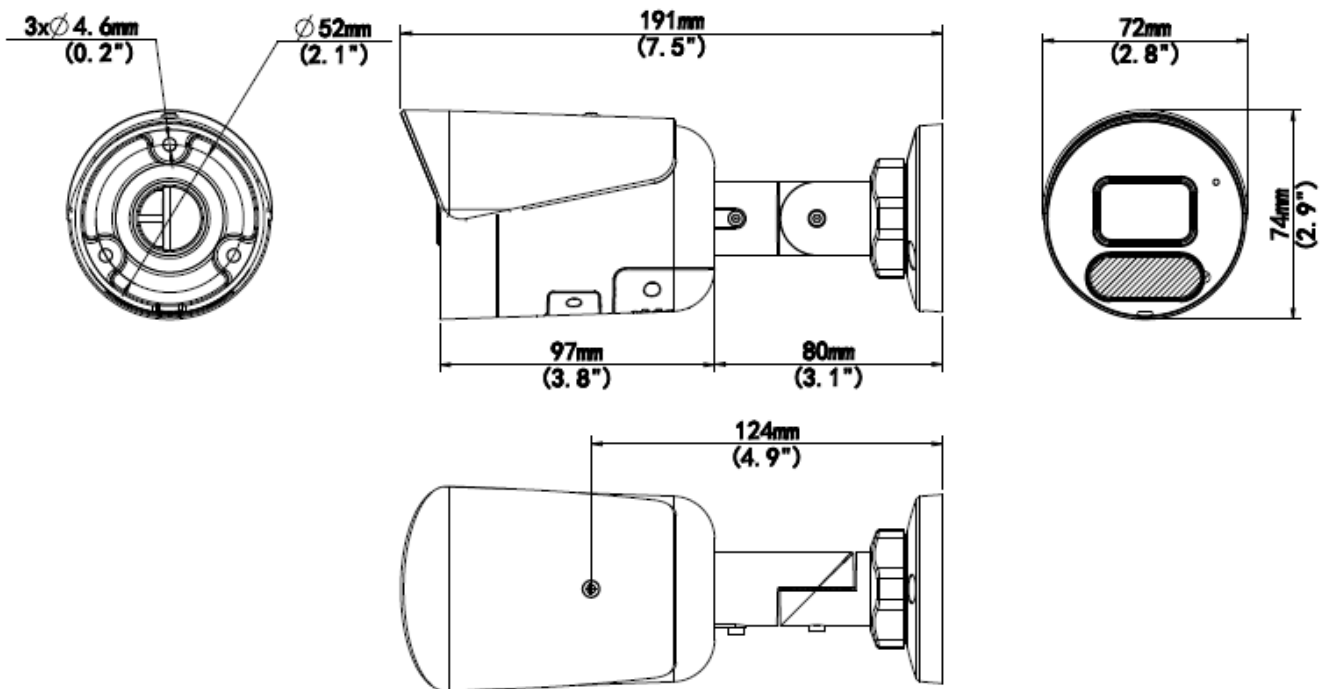

Weight	0.41kg (0.90lb)
Material	Metal
Working Environment	-30°C ~ 60°C (-22°F ~ 140°F), Humidity: ≤95% RH (non-condensing)
Storage Environment	-30°C ~ 60°C (-22°F ~ 140°F), Humidity: ≤95% RH (non-condensing)
Surge Protection	4KV
Reset Button	Supported
Protection	Ingression protection: IP67

Dimensions

Accessories

www.uniview.com/uniarch

©2021 Zhejiang Uniview Technologies Co., Ltd. All rights reserved.

*Product specifications and availability are subject to change without notice.