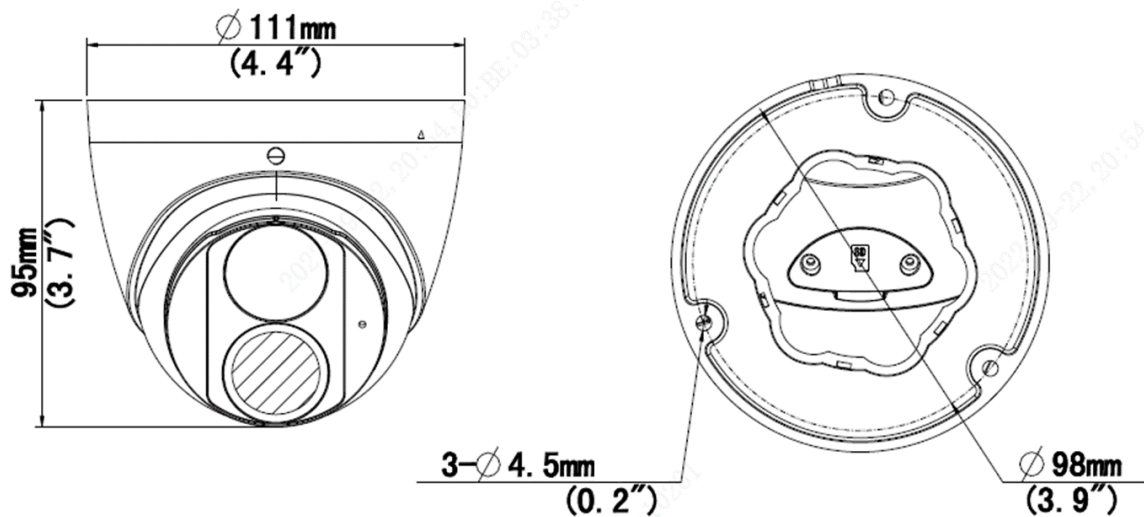

Protection	IP67 (IEC 60529:1989+AMD1:1999+AMD2:2013)
General	
Power	DC 12V±25%, PoE (IEEE 802.3af)
	Power consumption: Max 5W
Power Interface	Ø 5.5mm coaxial power plug
Dimensions (Ø x H)	Ø111 x 95mm (Ø 4.4" x 3.7")
Weight	0.45kg(0.99lb)
Material	Metal
Working Environment	-30°C~60°C(-22°F ~ 140°F), Humidity: ≤95% RH (non-condensing)
Storage Environment	-30°C~60°C(-22°F ~ 140°F), Humidity: ≤95% RH (non-condensing)
Surge protection	4KV
Reset button	N/A

Dimensions

Accessories

TR-JB03-G-IN

Junction Box

TR-JB07/WM03-G-IN

Wall Mount

TR-WM03-D-IN

Wall Mount

TR-UM06-E-IN

Incline Ceiling Mount