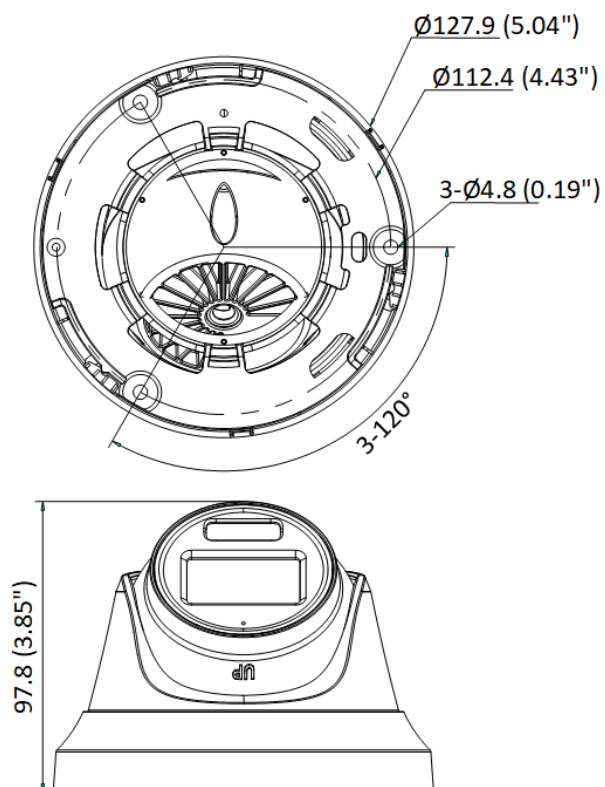

▪ Available Model

THC-T257-LMS (2.8/3.6 mm)

▪ Dimension

Unit: mm (inch)