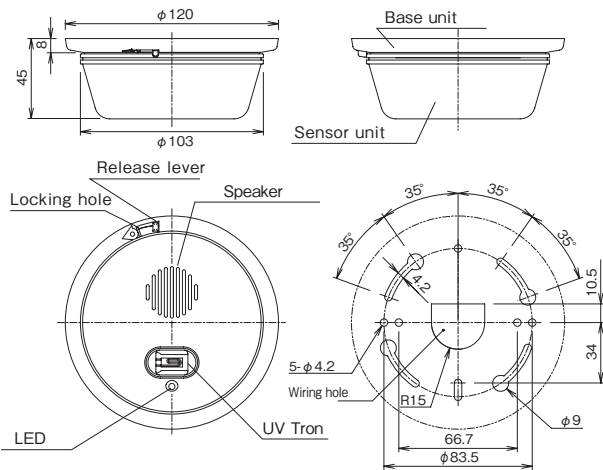

## DETECTION AREA

Object : Flame gas lighter (7cm)  
Sensitivity : H  
Detection timer : 1 sec.

Front view : Ceiling mount  
Top view : Wall mount

Side view : Ceiling/  
wall mount

## DIMENSIONS (mm)