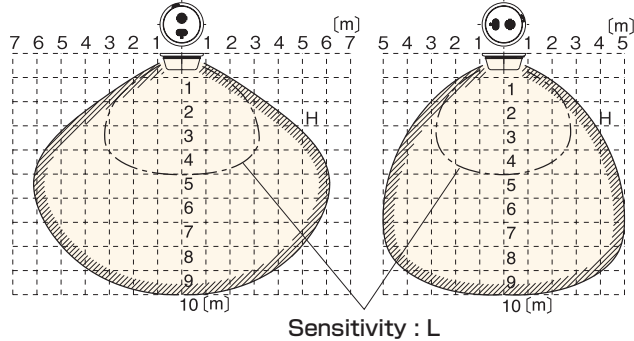

## DETECTION AREA

Object : Flame gas lighter (7cm)  
Sensitivity : H  
Detection timer : 1 sec.

Front view : Ceiling mount  
Top view : Wall mount

Side view : Ceiling/  
wall mount

## DIMENSIONS (mm)