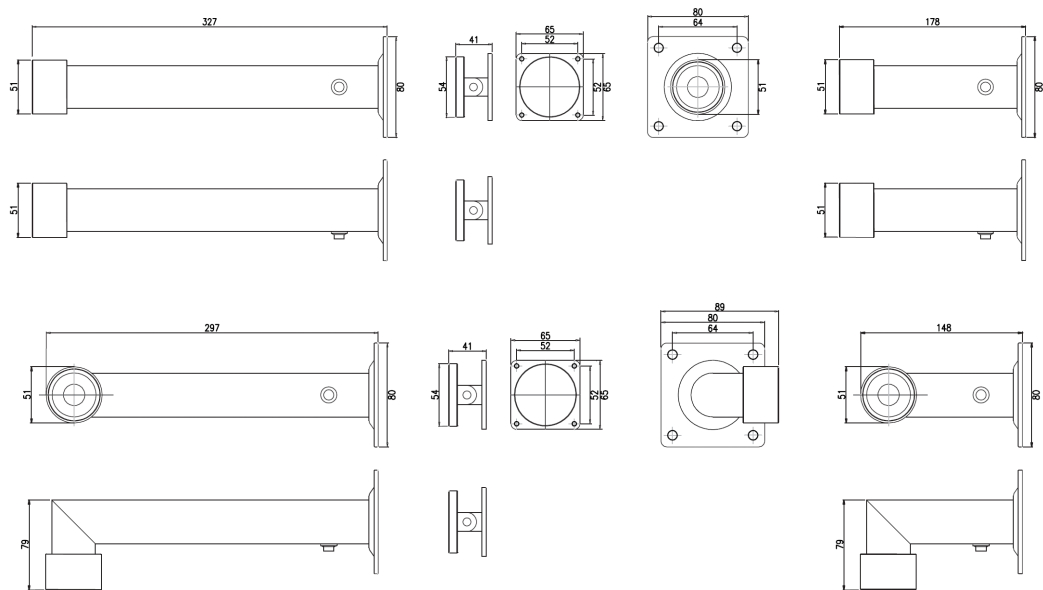

35000 SERIES

Wall or Floor Open Magnets with Extension

35770 EXTENSION DESCRIPTION

The **LOX 35770** Extension Series of Door Hold Open Magnets are multi-functional and dual voltage. The innovative swivel head allows the extension arm to be either straight for wall mount, or 90 degree for floor mounting. The operating voltage can be selected to either 12VDC or 24VDC by selector pins. The product comes in two versions, either **150mm** or **300mm**

35770 EXTENSION SERIES

150MM & 300MM WALL & FLOOR HOLD OPEN MAGNETS

SPECIFICATIONS

35770-150	150MM WALL OR FLOOR 90 DEGREE HOLD OPEN MAGNET
35770-300	300MM WALL OR FLOOR 90 DEGREE HOLD OPEN MAGNET
HOLDING STRENGTH	UP TO 50KG
VOLTAGE/CURRENT	DUAL VOLTAGE 12/24VDC 12VDC = 140mA 24VDC = 70mA
ENVIRONMENTAL	OPERATIONAL TEMPERATURE RANGE - 0 DEG. C TO 55 DEG. C.

LOX
LOCKING

LOX LOCKING PTY LTD | www.loxlocking.com.au

LOX[®]

35000 SERIES

Wall or Floor Open Magnets with Extension

PRODUCT DIMENSIONS

Dimensions (mm)

35770 FACTS

- Dual Voltage 12 & 24VDC
- High holding force up to 50kgs
- Manual override release button
- Wall or floor mountable
- 150mm or 300mm lengths
- No residual magnetism

LOX
LOCKING

LOX LOCKING PTY LTD | www.loxlocking.com.au