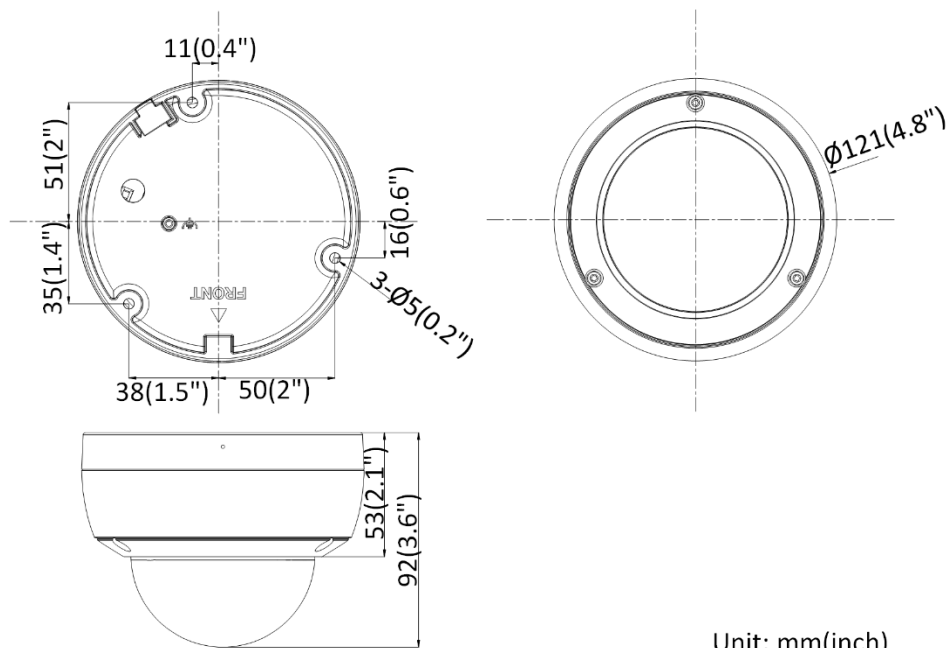

Video Output	No
Interface Style	Pigtail style interface
On-board storage	Built-in micro SD/SDHC/SDXC slot, up to 128 GB
General	
Web Client Language	32 languages English, Russian, Estonian, Bulgarian, Hungarian, Greek, German, Italian, Czech, Slovak, French, Polish, Dutch, Portuguese, Spanish, Romanian, Danish, Swedish, Norwegian, Finnish, Croatian, Slovenian, Serbian, Turkish, Korean, Traditional Chinese, Thai, Vietnamese, Japanese, Latvian, Lithuanian, Portuguese (Brazil)
General Function	Anti-flicker, three streams, heartbeat, mirror, 4 regions of privacy mask
Reset	Reset via reset button on camera body, web browser and client software
Startup and Operating Conditions	-30 °C to 60 °C (-22 °F to 140 °F), humidity 95% or less (non-condensing)
Storage Conditions	-30 °C to 60 °C (-22 °F to 140 °F), humidity 95% or less (non-condensing)
Power Supply	12 VDC ± 25%, Ø 5.5 mm coaxial power plug; PoE (802.3af, class 3)
Power Consumption and Current	12 VDC, 0.6 A, max. 7 W; PoE (802.3af, 36 V to 57 V), 0.3 A to 0.2 A, max. 8.5 W
Material	Camera body: metal, bubble: plastic
Dimensions	Camera: Ø121 × 92 mm (Ø4.8" × 3.6") With package: 134 × 134 × 108 mm (5.3" × 5.3" × 4.3")
Weight	Camera: Approx. 570 g (1.3 lb.) With package: Approx. 950 g (2.1 lb.)
Approval	
EMC	47 CFR Part 15, Subpart B; EN 55032: 2015, EN 61000-3-2: 2014, EN 61000-3-3: 2013, EN 50130-4: 2011 +A1: 2014; AS/NZS CISPR 32: 2015; ICES-003: Issue 6, 2016; KN 32: 2015, KN 35: 2015
Safety	UL 60950-1, IEC 60950-1:2005 + Am 1:2009 + Am 2:2013, EN 60950-1:2005 + Am 1:2009 + Am 2:2013, IS 13252(Part 1):2010+A1:2013+A2:2015
Chemistry	2011/65/EU, 2012/19/EU, Regulation (EC) No 1907/2006
Protection	Ingress protection: IP66 (IEC 60529-2013)

** Listed resolutions are only selectable options. It does not mean that all streams can work at their maximum resolution at the same time.*

Available Model

IPC-D260H (2.8/4 mm)

Dimensions

Unit: mm(inch)

Accessory