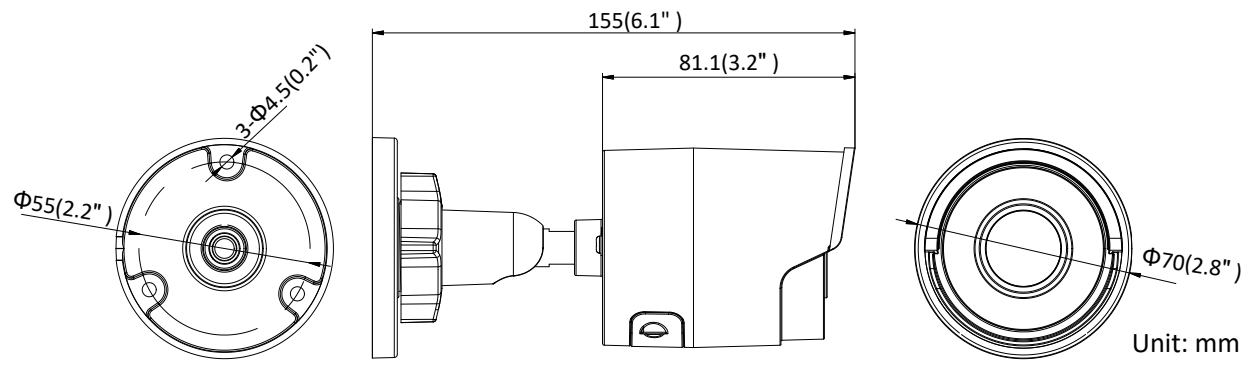

Client	HiLookVision PC Client, HiLookVision App
Web Browser	Plug-in required live view: IE8+, Chrome 41.0-44, Mozilla Firefox30.0-51, Safari8.0-11 Plug-in free live view: Chrome 45.0+, Mozilla Firefox52.0+
Interface	
Communication Interface	1 RJ45 100M self-adaptive Ethernet port
Video Output	No
Interface Style	Pigtail style interface
On-board storage	Built-in micro SD/SDHC/SDXC slot, up to 128 GB
Reset Button	Yes
General	
Operating Conditions	-30 °C to +60 °C (-22 °F to +140 °F), Humidity 95% or less (non-condensing)
Web Client Language	32 languages English, Russian, Estonian, Bulgarian, Hungarian, Greek, German, Italian, Czech, Slovak, French, Polish, Dutch, Portuguese, Spanish, Romanian, Danish, Swedish, Norwegian, Finnish, Croatian, Slovenian, Serbian, Turkish, Korean, Traditional Chinese, Thai, Vietnamese, Japanese, Latvian, Lithuanian, Portuguese (Brazil)
Power Supply	12 VDC ± 25%, Φ 5.5mm coaxial power plug PoE(802.3af, class 3)
Power Consumption and Current	12 VDC, 0.4 A, max. 6 W PoE: (802.3af, 36 V to 57 V), 0.2 A to 0.1 A, max. 7.5 W
Protection Level	IP67
Material	Metal
Dimensions	Camera: Φ 70 mm × 155 mm (Φ 2.8" × 6.1") Package: 216 × 121 × 118 mm (8.5" × 4.8" × 4.7")
Weight	Camera: approx. 410 g (0.9 lb.)
Dimensions	Camera: Φ 127.3 × 95.9 mm (5" × 3.8") With package: 150 × 150 × 141 mm (5.9" × 5.9" × 5.6")
Weight	Camera: Approx. 635 g (1.4 lb.) With package: Approx. 890 g (1.96 lb.)

** Listed resolutions are only selectable options. It does not mean that all streams can work at their maximum resolution at the same time.*

Available Model

IPC-B260H (2.8 mm)

Dimensions

Accessory

DS-1280ZI-XS
Junction Box