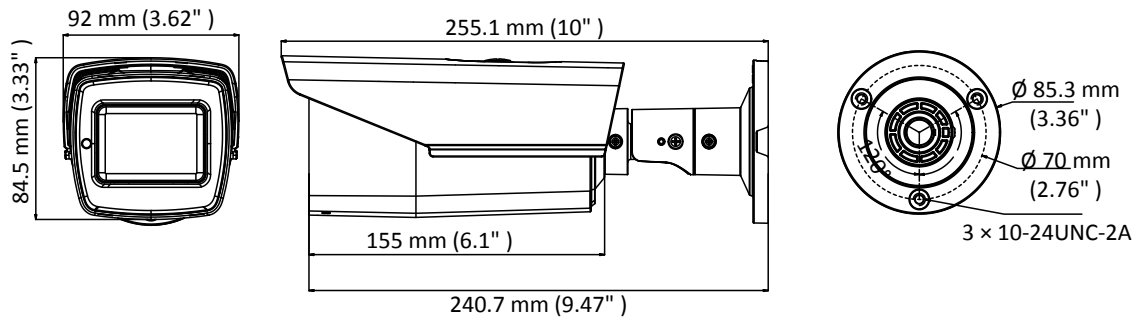

Order Model

DS-2CE19H8T-IT3ZF, DS-2CE19H8T-AIT3ZF

Dimension