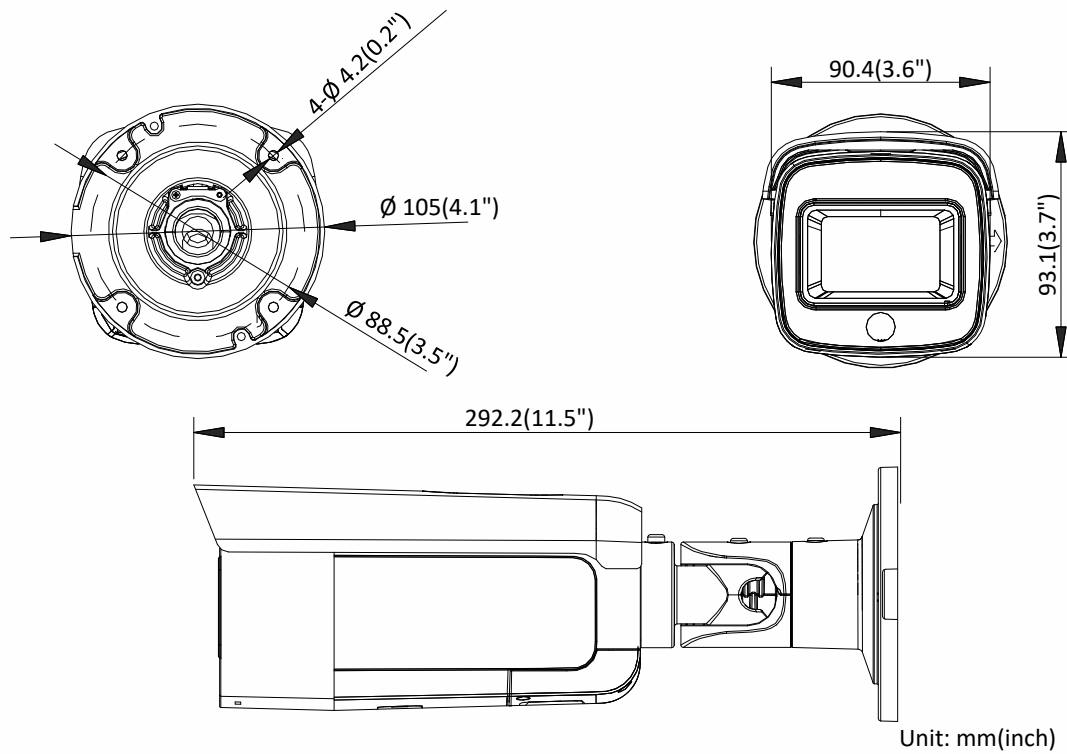

Dimension

Accessory