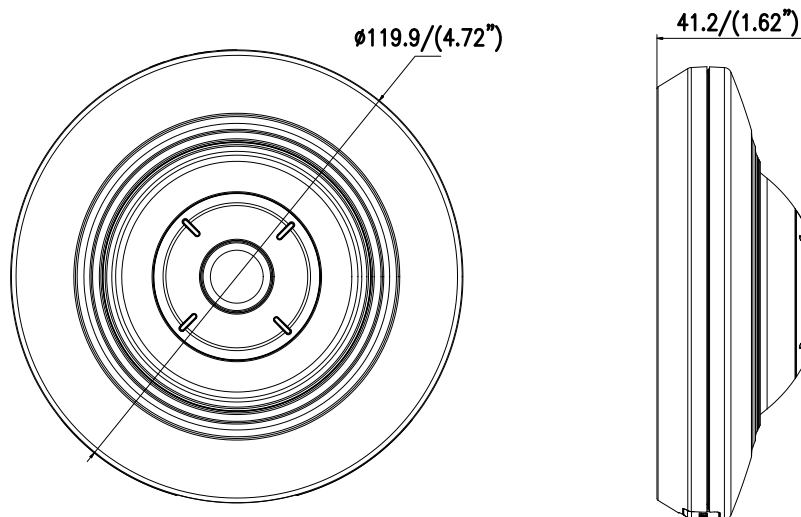

Detection	Motion detection, dynamic analysis, intrusion detection, line crossing detection
Protocols	TCP/IP, ICMP, HTTP, HTTPS, FTP, DHCP, DNS, DDNS, RTP, RTSP, RTCP, PPPoE, NTP, UPnP, SMTP, SNMP, IGMP, 802.1X, QoS, IPv6
Standard	ONVIF (PROFILE S, PROFILE G), PSIA, CGI, ISAPI
General Function	One-key reset, anti-flicker, password protection, privacy mask, IP Address filtering, heartbeat, watermark
Interface	
Communication Interface	1 RJ45 10M/100M self-adaptive Ethernet port
Audio (-S)	1 audio input (line in), 1 audio output interface
Alarm (-S)	1 alarm input, 1 alarm output (DC24V, 1A or AC110V, 500mA, max.)
On-board Storage	Built-in microSD/SDHC/SDXC slot, up to 128 G
General	
Operating Conditions	-10 °C to +50 °C (-14 °F to +122 °F), Humidity 95% or less (non-condensing)
Power Supply	DC 12V ± 25%, 2A, 5W PoE(802.3af 36-57V, class 3), 0.4 – 0.7 A, 6.7W
IR Range	Up to 8 m
Dimensions	Φ 119.9 × 41.2 mm (Φ 4.72" × 1.62")
Weight	600 g (1.32 lbs.)

Available Models

DS-2CD2955FWD-I, DS-2CD2955FWD-IS

With -S model: supports 1 audio input, 1 audio output, 1 alarm input, 1 alarm output.

Dimensions

Unit: mm(inch)