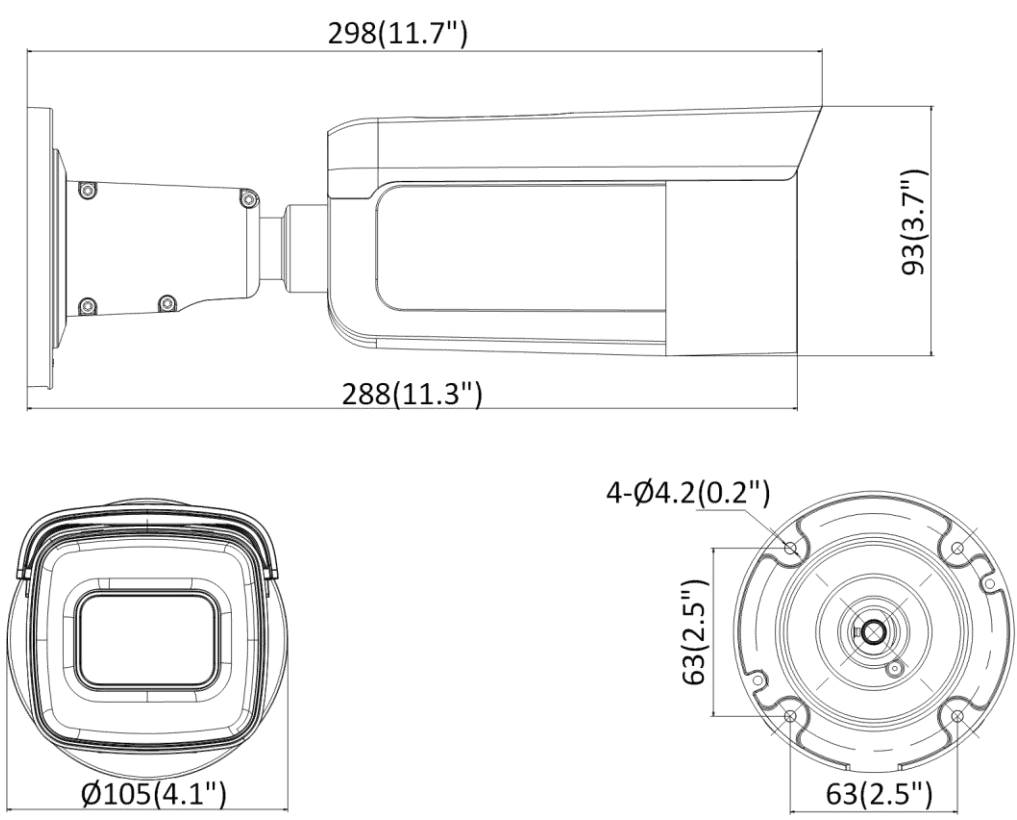

Storage Conditions	-30 °C to 60 °C (-22 °F to 140 °F), humidity 95% or less (non-condensing)
Power Supply	12 VDC ± 25%, Φ 5.5 mm coaxial power plug; reverse polarity protection; PoE (802.3at, class 4)
Power Consumption and Current	12 VDC, 1.12 A, max. 13.5 W; PoE (802.3at, 42.5 V to 57 V), 0.5 A to 0.3 A, max. 15 W
Material	Metal
Dimensions	Camera: Φ105 × 298 mm (Φ4.1" × 11.7") With package: 385 × 190 × 180 mm (15.2" × 7.5" × 7.1")
Weight	Camera: approx. 1360 g (3 lb.) With package: approx. 1960 g (4.3 lb.)
Approval	
EMC	FCC (47 CFR Part 15, Subpart B); CE-EMC (EN 55032: 2015, EN 61000-3-2: 2014, EN 61000-3-3: 2013, EN 50130-4: 2011 +A1: 2014); RCM (AS/NZS CISPR 32: 2015); IC (ICES-003: Issue 6, 2016); KC (KN 32: 2015, KN 35: 2015)
Safety	UL (UL 60950-1); CB (IEC 60950-1:2005 + Am 1:2009 + Am 2:2013); CE-LVD (EN 60950-1:2005 + Am 1:2009 + Am 2:2013); BIS (IS 13252(Part 1):2010+A1:2013+A2:2015); LOA (IEC/EN 60950-1)
Chemistry	CE-RoHS (2011/65/EU); WEEE (2012/19/EU); Reach (Regulation (EC) No 1907/2006)
Protection	Ingress protection: IP67 (IEC 60529-2013), IK10(IEC 62262:2002)

* Listed resolutions are only selectable options. It does not mean that all streams can work at their maximum resolution at the same time.

Available Model

DS-2CD2686G2T-IZS (2.8 to 12 mm)

Dimension

Unit: mm(inch)