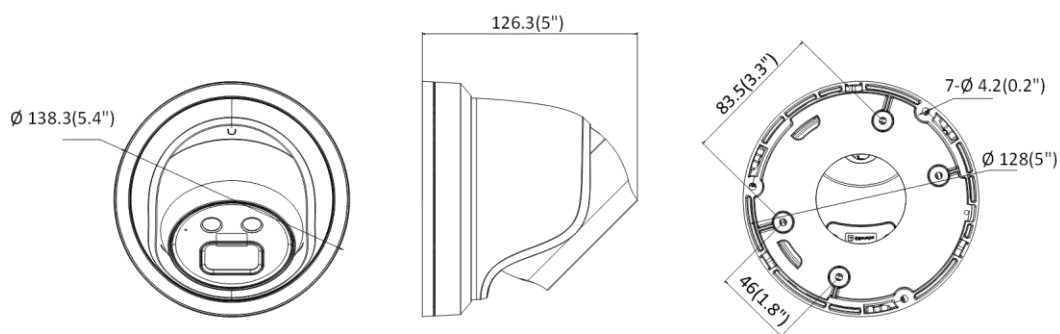

Power Supply	12 VDC $\pm$ 25%, Φ 5.5 mm coaxial power plug; reverse polarity protection; PoE (802.3af, class 3)
Power Consumption and Current	12 VDC, 0.48 A, max. 5.8 W; PoE (802.3af, 36 V to 57 V), 0.19 A to 0.12 A, max. 6.8 W
Material	Camera body: metal, trim ring: plastic
Dimensions	Camera: Φ 138.3 $\times$ 126.3 mm (Φ 5.4" $\times$ 5") With package: 170 $\times$ 170 $\times$ 150 mm (7" $\times$ 7" $\times$ 5.9")
Weight	Camera: approx. 740 g (1.6 lb.) With package: approx. 1060 g (2.3 lb.)
Approval	
EMC	FCC (47 CFR Part 15, Subpart B); CE-EMC (EN 55032: 2015, EN 61000-3-2: 2014, EN 61000-3-3: 2013, EN 50130-4: 2011 +A1: 2014); RCM (AS/NZS CISPR 32: 2015); IC (ICES-003: Issue 6, 2016); KC (KN 32: 2015, KN 35: 2015)
Safety	UL (UL 60950-1); CB (IEC 60950-1:2005 + Am 1:2009 + Am 2:2013); CE-LVD (EN 60950-1:2005 + Am 1:2009 + Am 2:2013); BIS (IS 13252(Part 1):2010+A1:2013+A2:2015); LOA (IEC/EN 60950-1)
Chemistry	CE-RoHS (2011/65/EU); WEEE (2012/19/EU); Reach (Regulation (EC) No 1907/2006)
Protection	Without -U models: Ingress protection: IP67 (IEC 60529-2013) With -U models: Ingress protection: IP66 (IEC 60529-2013)

* Listed resolutions are only selectable options. It does not mean that all streams can work at their maximum resolution at the same time.

Available Model

- DS-2CD2386G2-I (2.8 mm)
- DS-2CD2386G2-I (4 mm)
- DS-2CD2386G2-I (6 mm)
- DS-2CD2386G2-IU (2.8 mm)
- DS-2CD2386G2-IU (4 mm)
- DS-2CD2386G2-IU (6 mm)

Dimension

Unit: mm(inch)