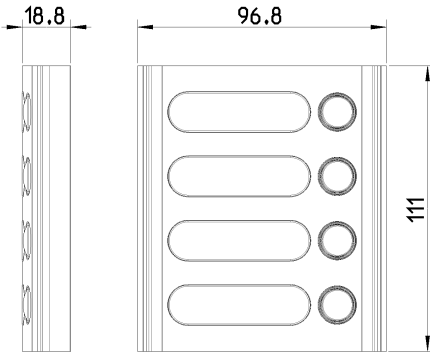

Sheets, Manuals

[FI - Instructions sheet \(289 kb\)](#)

[SC - Data sheet \(1990 kb\)](#)

Certifications

92. RoHS UAE

99. WEEE Directive ([download](#))

Drawings

SPACE VIEW

Suitable for: Outdoor station

Material: Other

Mounting method: Flush mounted
(plaster)

Colour: Grey

Packaging

8 013406 139962

Code 8013406139962

Quantity 1 NR

Dim. 11.5x10x4.7 [cm]

Weight 149 [g]

8 013406 225559

Code 8013406225559

Quantity 8 NR

Dim. 23.5x20x10.8
[cm]

Weight 1,358 [g]

8 013406 300713

Code 8013406300713

Quantity 40 NR

Dim. 56.5x25x21.5
[cm]

Weight 7,210 [g]

8 013406 297204

Code 8013406297204

Quantity 160 NR

Dim. 56x49x42 [cm]