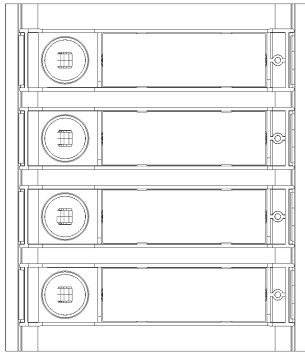

BACKSIDE VIEW

[download.png](#) - [download.dxf](#)

3D VIEW