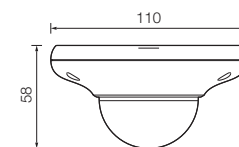

IP Mini Dome cameras - 4 Mpx and 5 Mpx Fisheye

VIEW
IoT smart life

With
MIC

VIEW
IoT smart life

View
360°

Models	46223.028D(036D)	▲46234.010E**
Sensor	1/3" CMOS progressive scan, 4 Mpx	1/2,9" CMOS progressive scan, 5 Mpx
Resolution	2592 x 1520	3096x2202 (2160x2160 landscape)
Sensitivity	0.05 lux@F1.2, AGC ON; 0 Lux (IR led ON)	0.024 lux@F1.2, AGC ON; 0 Lux (IR led ON)
Video compression	H.264 - H.265	H.264 - H.265
Day & night	ICR	ICR
Lens	2,8/3,6 mm @ F1.6 view angle: 76°	1,07 mm @ F2.5 view angle: 180° (wall) 360° (ceiling)
Main frame rate	30 Fps (2592 x 1520) 30 Fps (2560 x 1440) 30 Fps (2304 x 1296) 30 Fps (1920 x 1080) 30 Fps (1280 x 720)	1) Fisheye + landscape + 3 PTZ 30 Fps (2160 x 2160/1920 x 1920/1440 x 1440) 30 Fps (1920 x 1080) 30 Fps (960 x 540) x 3 2) Fisheye + 4 PTZ 30 Fps (2160 x 2160/1920 x 1920/1440 x 1440) 30 Fps (960 x 540) x 4
Secondary frame rate	30 Fps (1280x 720) 30 Fps (D1) 30 Fps (CIF) 30 Fps (480 x 240)	30 Fps (960 x 960) 30 Fps (960 x 540) 30 Fps (704 x 576) 30 Fps (480 x 480) 30 Fps (480 x 240)
Bit Rate	128 kbps / 9 Mbps	128 kbps / 10 Mbps
SD card	Yes (not included) (128 GB max)	Yes (not included) (128 GB max)
Audio in/out	1/0 (MIC built-in)	1/1 (MIC built-in)
In/out alarm	0/0	1/1
CVBS output video	YES	YES
Function	Real WDR, Smart IR, ROI, 3DNR, Mask, Motion, HLC, BLC, Defog	WDR, ROI, 3D-DNR, Mask, Motion, HLC, BLC
Compatibility	ONVIF	ONVIF
IR	10 m	20-30 m
Protection rating IP/IK	IP66 / IK10	IP54
Operating temperature	-10° C / +50° C	-10° C / +50° C
Power supply / consumption	12 Vdc / PoE - 240 mA 3 W	12 Vdc / PoE - 880 mA 10,6 W
Dimensions (mm)	ø 110 x 58	ø 130 x 39
Weight (g)	349	432
Notes	RTSP*, multi-stream	RTSP*, multi-stream. Installable with 46922.019 bracket with contact box

Shooting range

Dimensions in mm

Dimensions in mm

Bracket for IP Fisheye cameras

▲46922.019

Bracket with contact box for IP Fisheye cam for wall and ceiling fixing