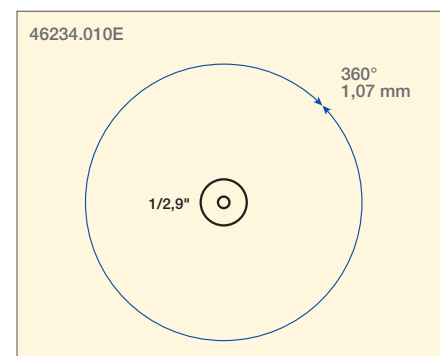

Dimensions in mm

Bracket for IP Fisheye cameras

▲46922.019

Bracket with contact box for IP Fisheye cam for wall and ceiling fixing