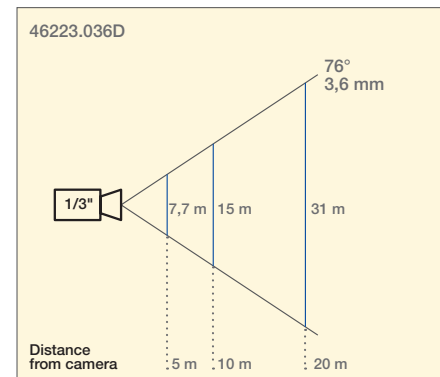

IP Mini Dome cameras - 4 Mpx and 5 Mpx Fisheye

VIEW
IoT smart life

With
MIC

VIEW
IoT smart life

View
360°

Models	46223.028D(036D)	▲46234.010E**
Sensor	1/3" CMOS progressive scan, 4 Mpx	1/2,9" CMOS progressive scan, 5 Mpx
Resolution	2592 x 1520	3096x2202 (2160x2160 landscape)
Sensitivity	0.05 lux@F1.2, AGC ON; 0 Lux (IR led ON)	0.024 lux@F1.2, AGC ON; 0 Lux (IR led ON)
Video compression	H.264 - H.265	H.264 - H.265
Day & night	ICR	ICR
Lens	2,8/3,6 mm @ F1.6 view angle: 76°	1,07 mm @ F2.5 view angle: 180° (wall) 360° (ceiling)
Main frame rate	30 Fps (2592 x 1520) 30 Fps (2560 x 1440) 30 Fps (2304 x 1296) 30 Fps (1920 x 1080) 30 Fps (1280 x 720)	1) Fisheye + landscape + 3 PTZ 30 Fps (2160 x 2160/1920 x 1920/1440 x 1440) 30 Fps (1920 x 1080) 30 Fps (960 x 540) x 3 2) Fisheye + 4 PTZ 30 Fps (2160 x 2160/1920 x 1920/1440 x 1440) 30 Fps (960 x 540) x 4
Secondary frame rate	30 Fps (1280x 720) 30 Fps (D1) 30 Fps (CIF) 30 Fps (480 x 240)	30 Fps (960 x 960) 30 Fps (960 x 540) 30 Fps (704 x 576) 30 Fps (480 x 480) 30 Fps (480 x 240)
Bit Rate	128 kbps / 9 Mbps	128 kbps / 10 Mbps
SD card	Yes (not included) (128 GB max)	Yes (not included) (128 GB max)
Audio in/out	1/0 (MIC built-in)	1/1 (MIC built-in)
In/out alarm	0/0	1/1
CVBS output video	YES	YES
Function	Real WDR, Smart IR, ROI, 3DNR, Mask, Motion, HLC, BLC, Defog	WDR, ROI, 3D-DNR, Mask, Motion, HLC, BLC
Compatibility	ONVIF	ONVIF
IR	10 m	20-30 m
Protection rating IP/IK	IP66 / IK10	IP54
Operating temperature	-10° C / +50° C	-10° C / +50° C
Power supply / consumption	12 Vdc / PoE - 240 mA 3 W	12 Vdc / PoE - 880 mA 10,6 W
Dimensions (mm)	ø 110 x 58	ø 130 x 39
Weight (g)	349	432
Notes	RTSP*, multi-stream	RTSP*, multi-stream. Installable with 46922.019 bracket with contact box

Shooting range

Dimensions in mm

Dimensions in mm

Bracket for IP Fisheye cameras

▲46922.019

Bracket with contact box for IP Fisheye cam for wall and ceiling fixing