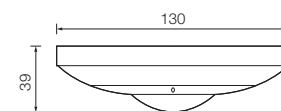

IP Mini Dome cameras - 4 Mpx and 5 Mpx Fisheye

VIEW
IoT smart life

With
MIC

VIEW
IoT smart life

View
360°

Models	46223.028D(036D)	▲46234.010E**
Sensor	1/3" CMOS progressive scan, 4 Mpx	1/2,9" CMOS progressive scan, 5 Mpx
Resolution	2592 x 1520	3096x2202 (2160x2160 landscape)
Sensitivity	0.05 lux@F1.2, AGC ON; 0 Lux (IR led ON)	0.024 lux@F1.2, AGC ON; 0 Lux (IR led ON)
Video compression	H.264 - H.265	H.264 - H.265
Day & night	ICR	ICR
Lens	2,8/3,6 mm @ F1.6 view angle: 76°	1,07 mm @ F2.5 view angle: 180° (wall) 360° (ceiling)
Main frame rate	30 Fps (2592 x 1520) 30 Fps (2560 x 1440) 30 Fps (2304 x 1296) 30 Fps (1920 x 1080) 30 Fps (1280 x 720)	1) Fisheye + landscape + 3 PTZ 30 Fps (2160 x 2160/1920 x 1920/1440 x 1440) 30 Fps (1920 x 1080) 30 Fps (960 x 540) x 3 2) Fisheye + 4 PTZ 30 Fps (2160 x 2160/1920 x 1920/1440 x 1440) 30 Fps (960 x 540) x 4
Secondary frame rate	30 Fps (1280x 720) 30 Fps (D1) 30 Fps (CIF) 30 Fps (480 x 240)	30 Fps (960 x 960) 30 Fps (960 x 540) 30 Fps (704 x 576) 30 Fps (480 x 480) 30 Fps (480 x 240)
Bit Rate	128 kbps / 9 Mbps	128 kbps / 10 Mbps
SD card	Yes (not included) (128 GB max)	Yes (not included) (128 GB max)
Audio in/out	1/0 (MIC built-in)	1/1 (MIC built-in)
In/out alarm	0/0	1/1
CVBS output video	YES	YES
Function	Real WDR, Smart IR, ROI, 3DNR, Mask, Motion, HLC, BLC, Defog	WDR, ROI, 3D-DNR, Mask, Motion, HLC, BLC
Compatibility	ONVIF	ONVIF
IR	10 m	20-30 m
Protection rating IP/IK	IP66 / IK10	IP54
Operating temperature	-10° C / +50° C	-10° C / +50° C
Power supply / consumption	12 Vdc / PoE - 240 mA 3 W	12 Vdc / PoE - 880 mA 10,6 W
Dimensions (mm)	ø 110 x 58	ø 130 x 39
Weight (g)	349	432
Notes	RTSP*, multi-stream	RTSP*, multi-stream. Installable with 46922.019 bracket with contact box

Shooting range

Dimensions in mm

Dimensions in mm

Bracket for IP Fisheye cameras

▲46922.019

Bracket with contact box for IP Fisheye cam for wall and ceiling fixing