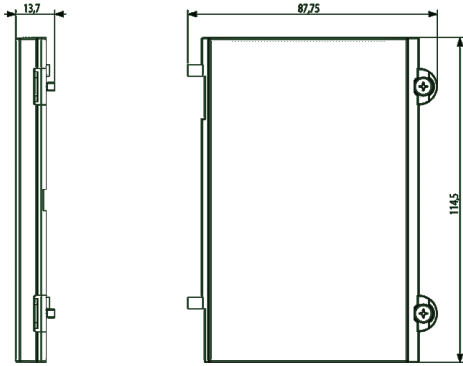

Vimar - 41115 - Pixel name-plate front panel

Code	41115
Family	ELVOX Door entry / Universal components / Pixel
Description	Pixel name-plate front panel
Long Description	Name panel front cover for electronic unit 41015
Product Status	3 - Active
Minimum order quantity	1 NR

Sheets, Manuals

[MI - Installer guide \(2578 kb\)](#)

[SC - Data sheet \(1990 kb\)](#)

Drawings

SPACE VIEW

[download.png](#) - [download.dxf](#)

BACKSIDE VIEW

[download.png](#) - [download.dxf](#)

Technical data

Class group: Communication technique

Class: Mounting frame for house station

Colour: White

Height: 114,50 mm

Packaging

Code 8013406271624

Quantity 1 NR

Dim. 12x9.1x1.9 [cm]

Weight 55.1 [g]

8 013406 271631

Code 8013406271631

Quantity 5 NR

Dim. 13.3x10.2x10
[cm]

Weight 324.4 [g]

Share