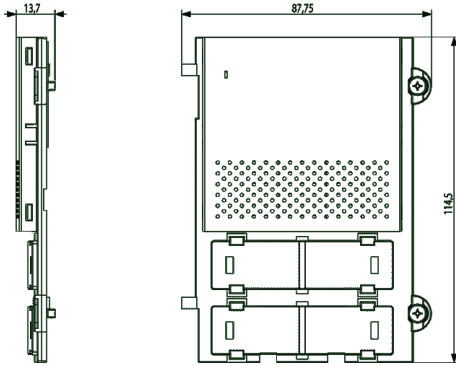

Vimar - 41100.01 - Pixel std audio front module grey

Code	41100.01
Family	ELVOX Door entry / Universal components / Pixel
Description	Pixel std audio front module grey
Long Description	Standard audio front module for Due Fili Plus audio electronic unit 41000, grey
Product Status	3 - Active
Minimum order quantity	1 NR

Sheets, Manuals

[MI - Installer guide \(2578 kb\)](#)

Drawings

SPACE VIEW

[download.png](#) - [download.dxf](#)

BACKSIDE VIEW

[download.png](#) - [download.dxf](#)

3D VIEW

Technical data

Class group: Communication technique

Class: Mounting frame for house station

Colour: Grey

Height: 114,50 mm

Packaging

8 013406 271334

Code 8013406271334

Quantity 1 NR

Dim. 12x9.1x1.9 [cm]

Weight 51.8 [g]

8 013406 274380

Code 8013406274380

Quantity 5 NR

Dim. 13.3x10.2x10
[cm]

Weight 308.2 [g]