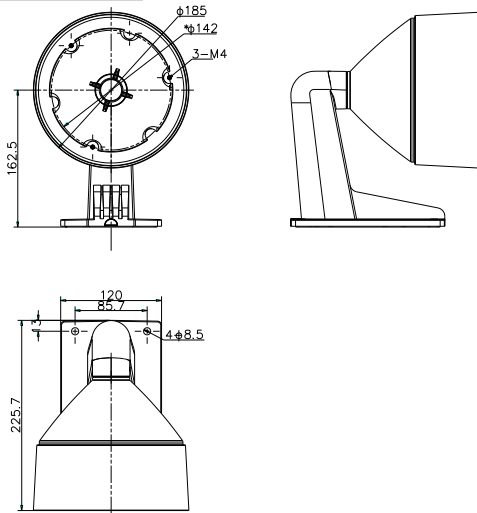

DS-1273ZJ-DM26

Wall Mount Bracket for
Dome Camera

Features:

- Aluminum alloy material with surface spray treatment
- Waterproof design
- Design of cap is for convenient wiring

Dimension:

Order Model:

DS-1273ZJ-DM26

Parameter:

| | |
|------------|------------------------------------|
| Model | DS-1273ZJ-DM26 |
| Parameters | Wall Mount Bracket for Dome Camera |
| Appearance | Hikvision White |
| Material | Aluminum Alloy |
| Dimension | 255×225.7×185mm |
| Weight | 1550g |

Notice:

- The bracket should be installed on flat wall
- Waterproof rubber is necessary for outdoor application
- The wall must be capable of supporting over 3 times as much as the total weight of the camera and the mount.
- The maximum load capacity of the bracket is **4.5KG**