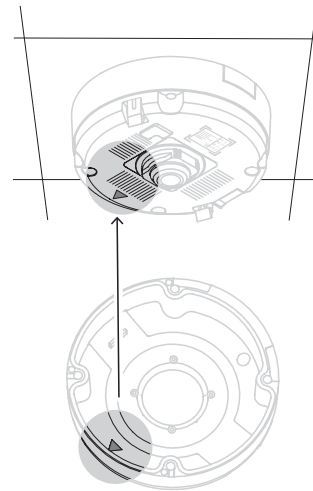

1 |

2 |

3 |

4 |

5 |

6 |

7 |

8 |

FLEXIDOME IP panoramic 6000/7000 outdoor
 NDS-6004-F180E | NDS-6004-F360E |
 NDS-7004-F180E | NDS-7004-F360E

en Quick Installation Guide

Bosch Security Systems B.V.
 Torenallee 49
 5617 BA Eindhoven
 The Netherlands
www.boschsecurity.com
 © Bosch Security Systems B.V., 2019