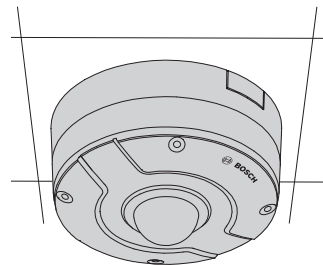

1 |

2 |

3 |

4 |

5 |

6 |

7 |

8 |

FLEXIDOME IP panoramic 6000/7000 outdoor
 NDS-6004-F180E | NDS-6004-F360E |
 NDS-7004-F180E | NDS-7004-F360E

en Quick Installation Guide

Bosch Security Systems B.V.
 Torenallee 49
 5617 BA Eindhoven
 The Netherlands
www.boschsecurity.com
 © Bosch Security Systems B.V., 2019