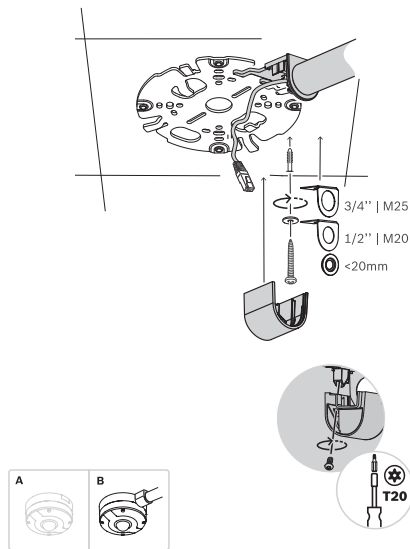

1 |

2 |

3 |

4 |

5 |

6 |

7 |

8 |

FLEXIDOME IP panoramic 6000/7000 outdoor
 NDS-6004-F180E | NDS-6004-F360E |
 NDS-7004-F180E | NDS-7004-F360E

en Quick Installation Guide

Bosch Security Systems B.V.
 Torenallee 49
 5617 BA Eindhoven
 The Netherlands
www.boschsecurity.com
 © Bosch Security Systems B.V., 2019