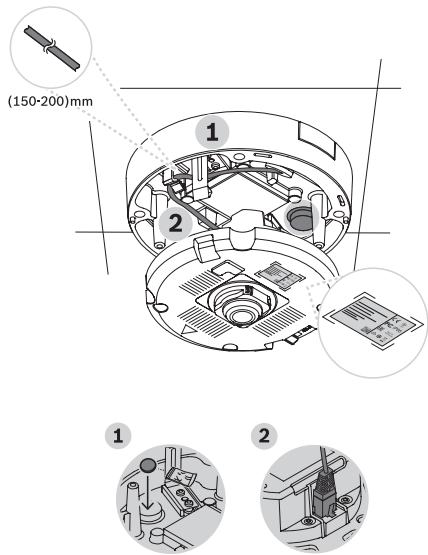

1 |

2 |

3 |

4 |

5 |

6 |

7 |

8 |

FLEXIDOME IP panoramic 6000/7000 outdoor
 NDS-6004-F180E | NDS-6004-F360E |
 NDS-7004-F180E | NDS-7004-F360E

en Quick Installation Guide

Bosch Security Systems B.V.
 Torenallee 49
 5617 BA Eindhoven
 The Netherlands
www.boschsecurity.com
 © Bosch Security Systems B.V., 2019