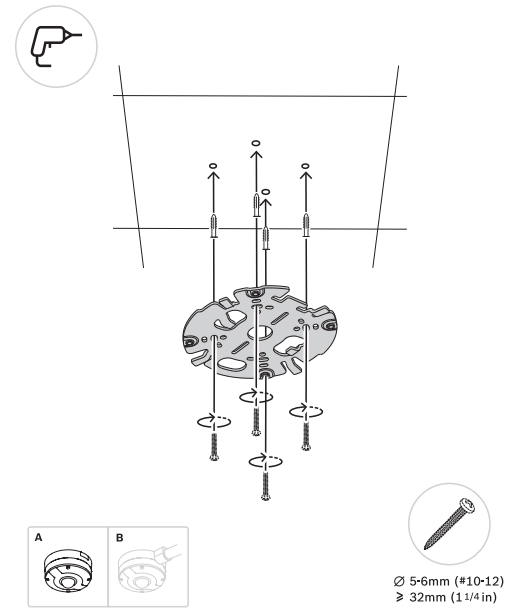

1 |

2 |

3 |

4 |

5 |

6 |

7 |

8 |

FLEXIDOME IP panoramic 6000/7000 outdoor
 NDS-6004-F180E | NDS-6004-F360E |
 NDS-7004-F180E | NDS-7004-F360E

en Quick Installation Guide

Bosch Security Systems B.V.
 Torenallee 49
 5617 BA Eindhoven
 The Netherlands
www.boschsecurity.com
 © Bosch Security Systems B.V., 2019