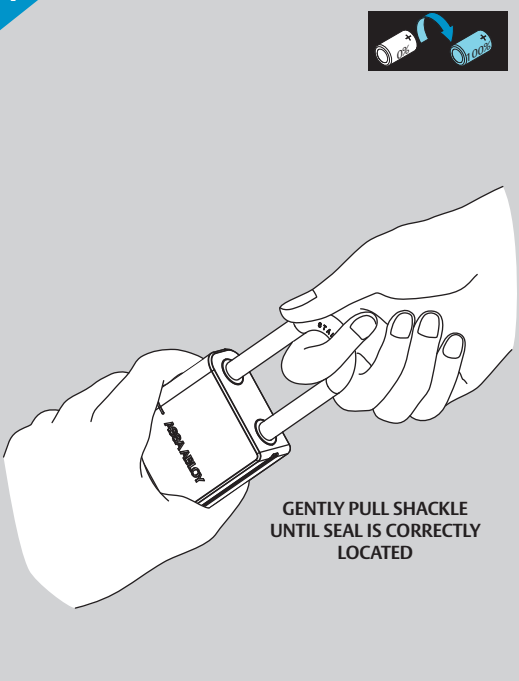

C BATTERY REPLACEMENT

D BATTERY REPLACEMENT

E BATTERY REPLACEMENT

F BATTERY REPLACEMENT

ASSA ABLOY

The global leader in door opening solutions

P100 APERIO PADLOCK SETUP INSTRUCTIONS

IP66