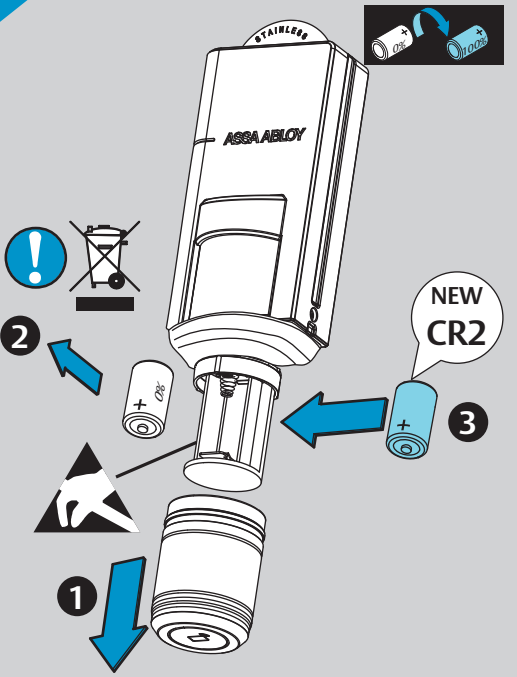

C BATTERY REPLACEMENT

D BATTERY REPLACEMENT

E BATTERY REPLACEMENT

F BATTERY REPLACEMENT

ASSA ABLOY

The global leader in door opening solutions

P100 APERIO PADLOCK SETUP INSTRUCTIONS

IP66