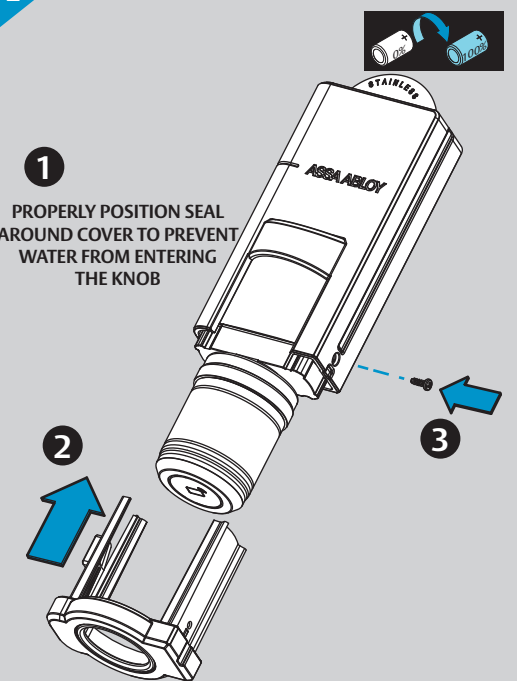

C BATTERY REPLACEMENT

D BATTERY REPLACEMENT

E BATTERY REPLACEMENT

F BATTERY REPLACEMENT

ASSA ABLOY

The global leader in door opening solutions

P100 APERIO PADLOCK SETUP INSTRUCTIONS

IP66