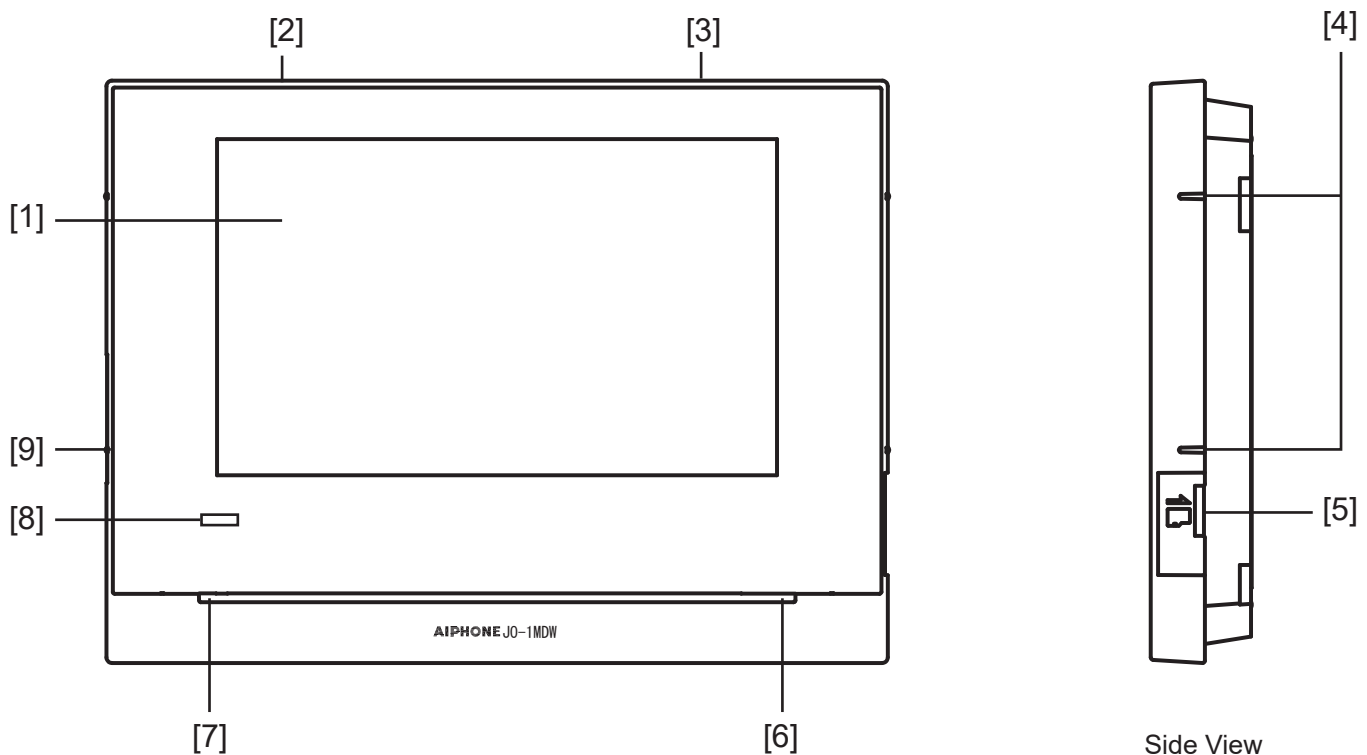

JO-1MDW

JO Series Video Intercom App-Compatible Master Station

FEATURE CALL-OUT

FEATURE CALL-OUT DEFINITIONS

- [1] 7" TFT LCD touchscreen
- [2] Wireless LAN antenna A
- [3] Wireless LAN antenna B
- [4] Button position guide (both sides)
- [5] microSDHC card slot (card not included)
- [6] Speaker
- [7] Microphone
- [8] Status LED (orange)
- [9] Reset button

SPECIFICATIONS

Power Source:	18V DC (PS-1820UL)
Current Consumption:	Max. 450mA
Wireless Protocol:	2.4 GHz 802.11 b/g/n
Door Release Contacts:	N/O 24V AC/DC, 1A
Communication:	Auto-voice actuation; touch-to-talk
Monitor:	7" TFT LCD touchscreen
Mounting:	Wall mount
Material:	Flame resistant ABS resin
Color:	White
Temperature:	32°F - 104°F (0-40°C)
Dimensions:	6-1/8" H x 8-1/4" W x 1-1/16" D
Weight:	Approx. 1.37lbs (620g)