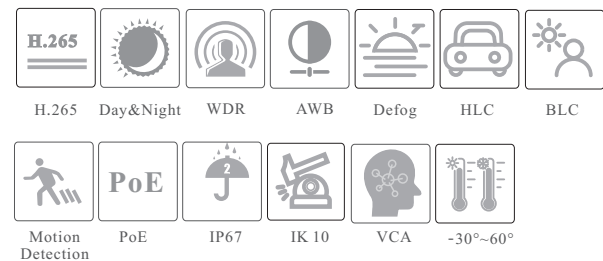

CAMERA

TD-9551E3B

5MP IR Water-Proof Dome Network Camera

- H.265+/H.265/H.264+/H.264/MJPEG coding
- Max. resolution: 2592 × 1944
- ICR auto switch, true day / night vision
- 20 ~ 30m IR night view distance
- 3D DNR, true WDR, HLC, BLC, Defog, NIR, Smart IR and ROI coding
- Support image distortion correction
- Built-in micro SD card slot, up to 256GB
- DC12V/PoE power supply
- IP67 & IK10
- Support three streams
- Support remote monitoring by smart phones & tablet PCs with iOS and Android OS
- Intelligent analytics