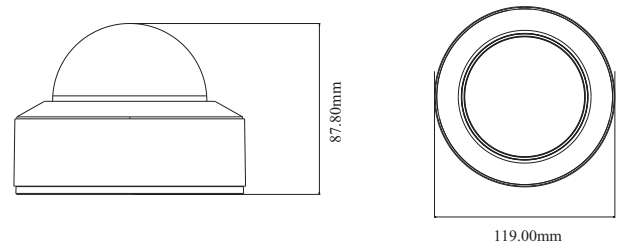

Network Protocol	UDP, IPv4, IPv6, DHCP, NTP, RTSP, RTP, RTMP, RTCP, PPPoE, DDNS, SMTP, FTP, SNMP, HTTP, HTTP POST, 802.1x, UPnP, HTTPS, QoS
Interface Protocol	ONVIF
Storage	Network remote storage; micro SD card storage
Smart Alarm	Motion detection, Sensor detection, SD card error, SD card full, IP address conflict, cable disconnection
General Function	Watermark, IP address filtering, video mask, heartbeat, illegal login lock, image distortion correction, corridor pattern
PoE	Yes , IEEE802.3af
IR Distance	20~30 m
Ingress Protection	IP67&IK10
Others	
Power Supply	DC12V/PoE
Power Consumption	< 6W
Storage Conditions	- 30 °C ~ 65 °C (-22 °F ~ 149 °F), Humidity: less than 95 % (non-condensing)
Operating Conditions	- 30 °C ~ 60 °C (-22 °F ~ 140 °F), Humidity: less than 95 % (non-condensing)
Dimensions (mm)	Ø 119 × 87.8
Weight (net)	Approx. 0.65KG
Installation	Ceiling mounting; Wall mounting
Certificate	CE, FCC
Environmental Protection	Directive EU RoHS, WEEE(2012/19/EU) , directive 94/62/EC and REACH(EC1907/2006)

DIMENSIONS