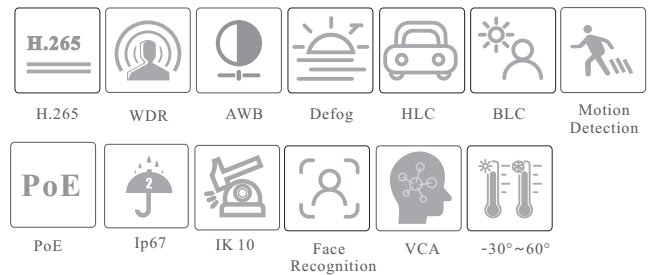

## TD-9523A3-FR

2MP HD Face Recognition Dome Network Camera

- Starlight
- 1080P (1920 × 1080) @30fps
- Support SMART H.265/H.264 coding
- Motorized zoom lens
- 3D DNR, true WDR, HLC, BLC and ROI coding
- Built-in micro SD card slot, up to 256GB
- 1CH audio input; 1CH audio output; 1CH built-in MIC
- DC12V/PoE power supply
- Support face exposure
- P2P function optional
- IP67&IK10
- Support three streams
- Support mobile surveillance by smart phones or tablet PCs with iOS and Android OS
- Intelligent analytics: abnormal video signal detection(scene change, video blur detection, video color cast detection), face detection, face capture, face match