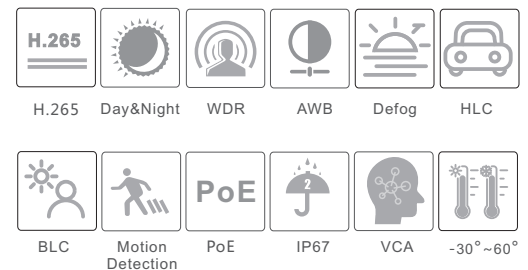

CAMERA

TD-9452E3B

5MP Network IR Water-Proof
Bullet Camera

- 5MP (2592 × 1944) H.265 full real time coding
- Max. resolution: 2592 × 1944
- ICR auto switch, true day / night vision
- 30 ~ 50m IR night view distance
- 3D DNR, true WDR, HLC, BLC, Defog, NIR, Smart IR and ROI coding
- Support image distortion correction
- 1CH audio input
- Built-in micro SD card slot, up to 256GB
- DC12V/PoE power supply
- IP 67 ingress protection
- Support three streams
- P2P function optional
- Support remote monitoring by smart phones & tablet PCs with iOS and Android OS
- Intelligent analytics

General Function	Watermark, IP address filtering, video mask, heartbeat, password protection, image distortion correction, non-photosensitive switch	
PoE	Yes , IEEE802.3af	
IR Distance	30 ~50 m	
Ingress Protection	IP67	
Others		
Power Supply	DC12V/PoE	
Power Consumption	< 9W	
Operating Environment	- 30 °C ~ 60 °C (-22°F~140°F) Humidity: less than 95 % (non-condensing)	
Dimensions (mm)	217.8 × 80.5 × 80.3	
Weight (net)	Approx. 0.68KG	
Installation	Ceiling mounting; Wall mounting	
Certificate	CE, FCC	
Environmental Protection	Complies with Directive EU RoHS, WEEE(2012/19/EU) , directive 94/62/EC and REACH(EC1907/2006)	