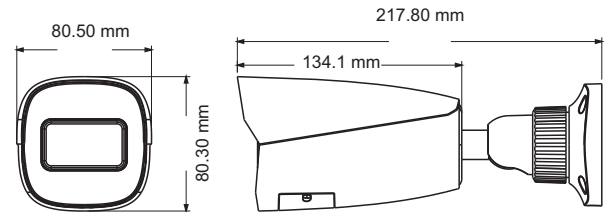

General Function	Watermark, IP address filtering, video mask, heartbeat, password protection, image distortion correction, non-photosensitive switch	
PoE	Yes , IEEE802.3af	
IR Distance	30 ~50 m	
Ingress Protection	IP67	
Others		
Power Supply	DC12V/PoE	
Power Consumption	< 9W	
Operating Environment	- 30 °C ~ 60 °C (-22°F~140°F) Humidity: less than 95 % (non-condensing)	
Dimensions (mm)	217.8 × 80.5 × 80.3	
Weight (net)	Approx. 0.68KG	
Installation	Ceiling mounting; Wall mounting	
Certificate	CE, FCC	
Environmental Protection	Complies with Directive EU RoHS, WEEE(2012/19/EU) , directive 94/62/EC and REACH(EC1907/2006)	

DIMENSIONS