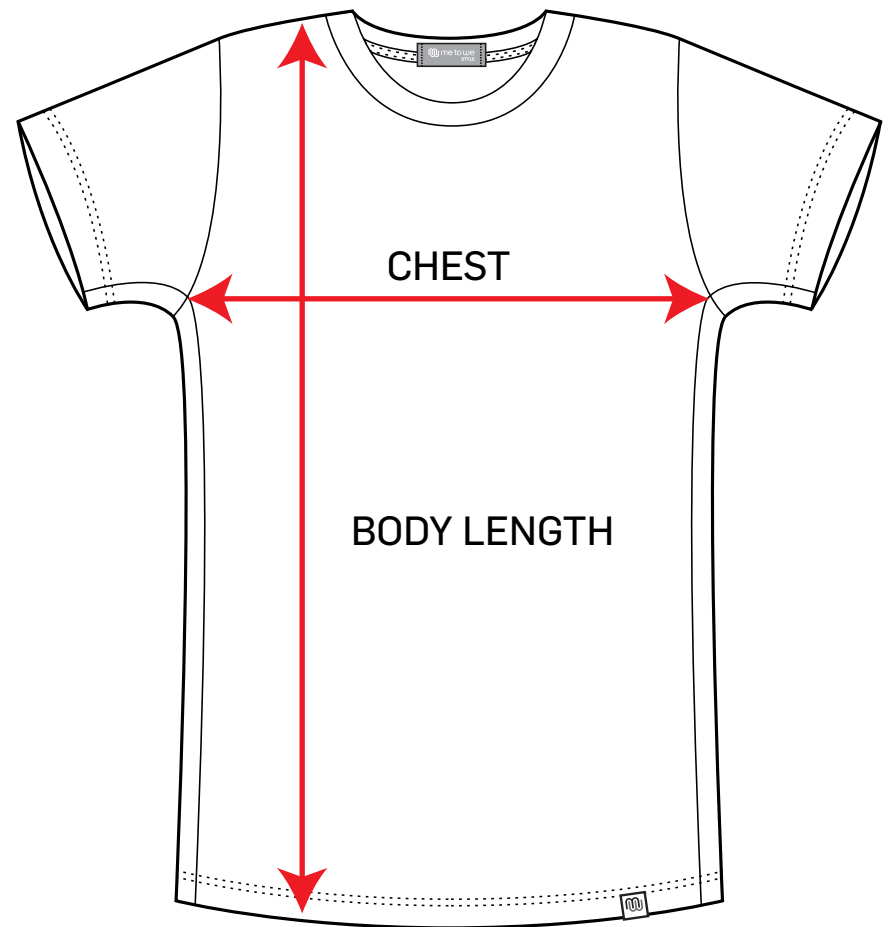

Product Information | Sizing

To find the perfect size and fit for you, simply follow the three easy steps below. Please note that Me to We Style shirts shrink an industry standard of 2 - 3% after they are washed and dried. Our sizing chart reflects the adjusted measurements.

- 1** Take your favourite t-shirt out of your closet.
- 2** Measure its width from one armpit to the other.
- 3** Find the matching measurements on the size chart, and you have found the t-shirt for you!

Product Information | Men's Sizing

Tees	XS	S	M	L	XL	XXL
Chest	18"	18"	20"	22"	24"	26"
Body Length	25"	28"	29"	30"	31"	32"
Muscle Tank	XS	S	M	L	XL	XXL
Chest	18"	19"	20"	21"	22"	23"
Body Length	27"	28"	29"	30"	31"	31.5"
Baseball Tee	XS	S	M	L	XL	XXL
Chest	19"	20"	21"	22"	23"	24"
Body Length	26.5"	27.5"	28.5"	29.5"	30.5"	31"
Sleeve Length	22.5"	23"	23.75"	24"	24.5"	24.75"
Longsleeve Tees	XS	S	M	L	XL	XXL
Chest	16"	17"	19"	21"	23"	25"
Body Length	24.5"	26"	28"	29"	30"	31"
Sleeve Length	23.5"	24"	25"	26"	26.5"	27"
Polos	XS	S	M	L	XL	XXL
Chest	17"	19"	21"	23"	24.5"	26.5"
Body Length	25"	28"	29"	30"	30.5"	31"
Zip-Up Hoodies	XS	S	M	L	XL	XXL
Chest	18"	20"	22"	24"	26"	28"
Body Length	25.5"	27.5"	28"	28.5"	29"	30"
Sleeve Length	19.5"	21"	21.5"	22"	22.5"	23"
Trackpants	XS	S	M	L	XL	XXL
Waist	12"	14"	16"	18"	20"	22"
Inseam	31.5"	32"	32.5"	33"	33.5"	34"