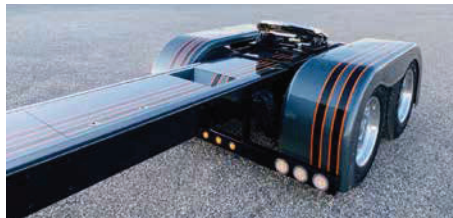

CUSTOM DECK PLATES

U
N
I
V
E
R
S
A
L

CUSTOM DECK PLATE OPTIONS:

One Piece Deck Plate Up To 13'-6"

Finishes:

Smooth Aluminum or #8 304 Non-Directional Polished Stainless Steel

Airline Box Options:

- Mini-Recessed Airline Box
- Recessed Airline Box
- On-Top Airline Box

Storage Boxes:

- 14"L x 22"W x 8"H Storage Box with Convenience LED Light
- 28"L x 22"W x 8"H Storage Box with Convenience LED Light