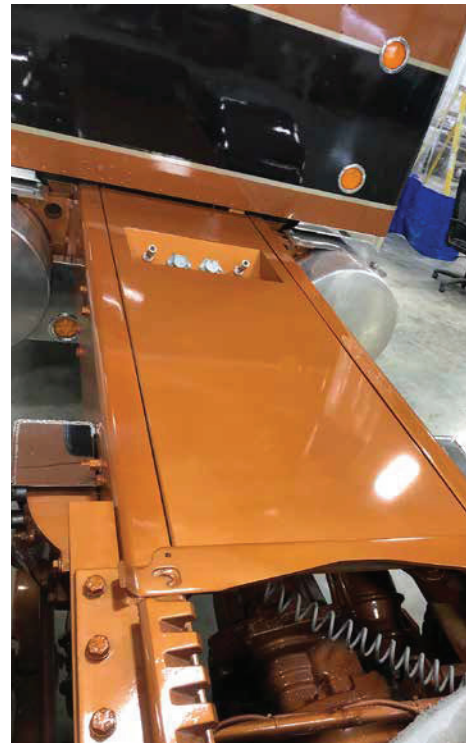

CUSTOM DECK PLATES

U
N
I
V
E
R
S
A
L

CUSTOM DECK PLATE OPTIONS:

One Piece Deck Plate Up To 13'-6"

Finishes:

Smooth Aluminum or #8 304 Non-Directional Polished Stainless Steel

Airline Box Options:

- Mini-Recessed Airline Box
- Recessed Airline Box
- On-Top Airline Box

Storage Boxes:

- 14"L x 22"W x 8"H Storage Box with Convenience LED Light
- 28"L x 22"W x 8"H Storage Box with Convenience LED Light