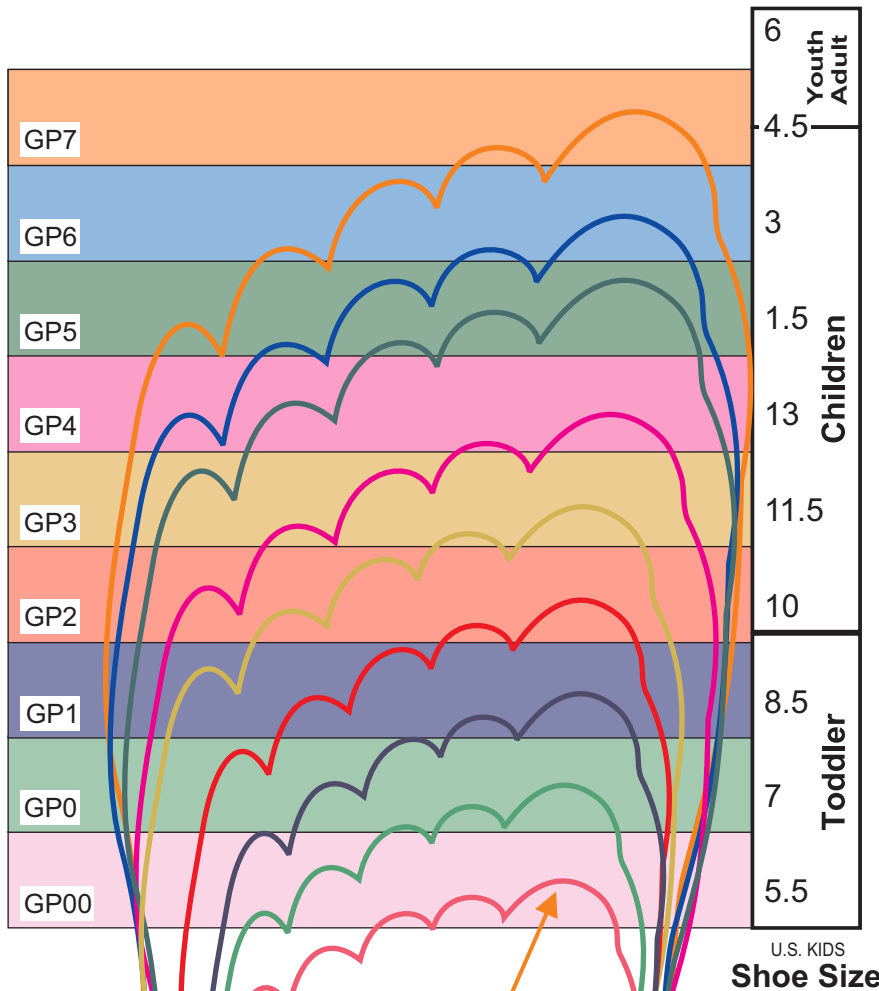

littleSTEPS® Foot Orthotics

CORRECT FIT:

Ends just proximal to the metatarsal heads

Ends just proximal to the metatarsal heads

U.S. KIDS
Shoe Size

LS00

PLACE YOUR CHILD
HEEL ON THE LINE

Note that children's shoe sizes tend to vary quite a bit between shoe vendors. This chart is meant to be a guide to fitting dimensions for finding the appropriate littleSTEPS® foot orthotic size for your child. littleSTEPS® foot orthotic sizing may not directly correlate with the actual shoe size your child is wearing, but should be relatively close.

Sizing Chart

SIZE	MODEL	U.S. KIDS	U.S. MEN	U.S. WOMEN	EURO
9	YOUTH/ADULT*	7.5 to 8.5	7.5 to 8.5	9 to 10	41 to 42
8	YOUTH/ADULT*	6 to 7	6 to 7	7.5 to 8.5	39 to 40
7	YOUTH/ADULT*	4.5 to 5.5	4.5 to 5.5	6 to 7	37 to 38
6	CHILDREN	3 to 4			35 to 36
5	CHILDREN	1.5 to 2.5			33 to 34
4	CHILDREN	13 to 1			31 to 32
3	CHILDREN	11.5 to 12.5			29 to 30
2	CHILDREN	10 to 11			27 to 28
1	TODDLER	8.5 to 9.5			25 to 26
0	TODDLER	7 to 8			23 to 24
00	TODDLER	5 to 6.5			21 to 22

*Youth sizes are roughly equivalent to Men's sizes in length.

littleSTEPS® Gait Plates

CORRECT FIT:

Inside Arch of Left Foot

Outside of Left Foot

GP00

PLACE YOUR CHILD'S HEEL ON THE LINE

Note that children's shoe sizes tend to vary quite a bit between shoe vendors. This chart is meant to be a guide to fitting dimensions for finding the appropriate littleSTEPS® foot orthotic size for your child. littleSTEPS® foot orthotic sizing may not directly correlate with the actual shoe size your child is wearing, but should be relatively close.

Sizing Chart

SIZE	MODEL	U.S. KIDS	U.S. MEN	U.S. WOMEN	EURO
7	YOUTH/ADULT*	4.5 to 5.5	4.5 to 5.5	6 to 7	37 to 38
6	CHILDREN	3 to 4			35 to 36
5	CHILDREN	1.5 to 2.5			33 to 34
4	CHILDREN	13 to 1			31 to 32
3	CHILDREN	11.5 to 12.5			29 to 30
2	CHILDREN	10 to 11			27 to 28
1	TODDLER	8.5 to 9.5			25 to 26
0	TODDLER	7 to 8			23 to 24
00	TODDLER	5 to 6.5			21 to 22