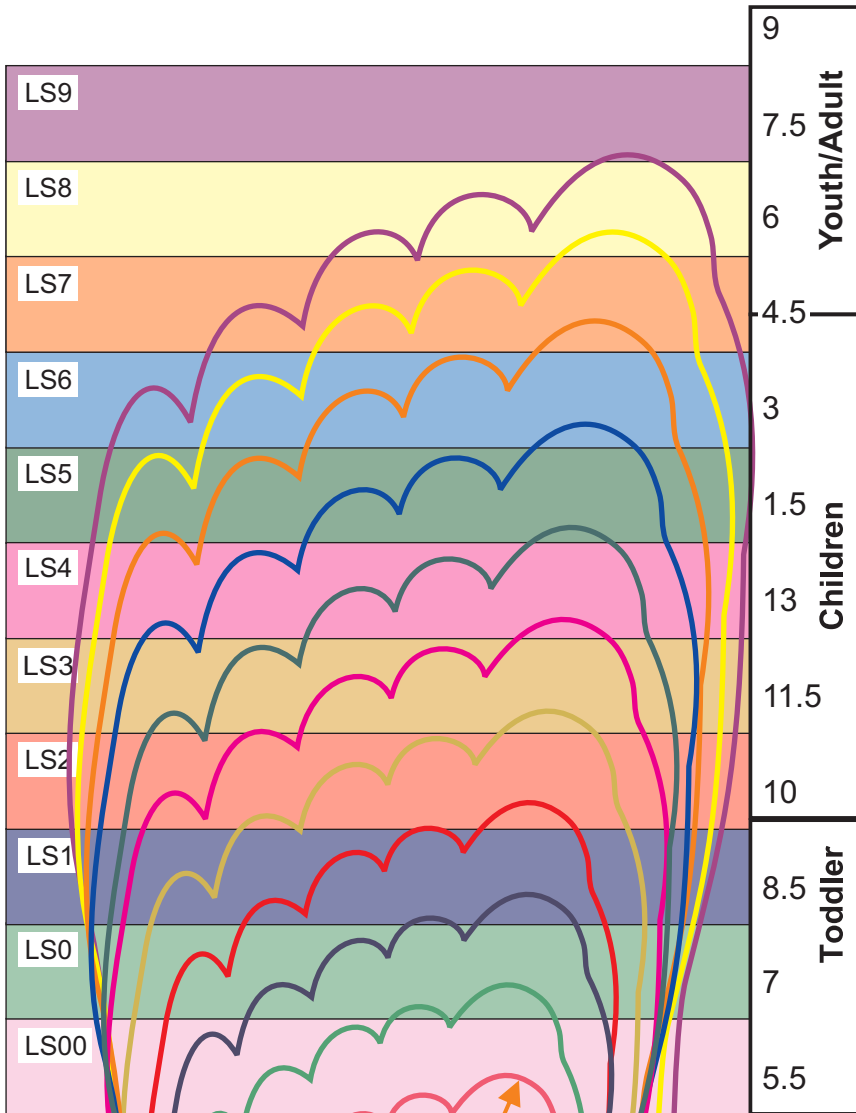

littleSTEPS® Foot Orthotics

CORRECT FIT:

Ends just proximal to the metatarsal heads

Ends just proximal to the metatarsal heads

U.S. KIDS
Shoe Size

LS00

PLACE YOUR CHILD
HEEL ON THE LINE

Note that children's shoe sizes tend to vary quite a bit between shoe vendors. This chart is meant to be a guide to fitting dimensions for finding the appropriate littleSTEPS® foot orthotic size for your child. littleSTEPS® foot orthotic sizing may not directly correlate with the actual shoe size your child is wearing, but should be relatively close.

Sizing Chart

SIZE	MODEL	U.S. KIDS	U.S. MEN	U.S. WOMEN	EURO
9	YOUTH/ADULT*	7.5 to 8.5	7.5 to 8.5	9 to 10	41 to 42
8	YOUTH/ADULT*	6 to 7	6 to 7	7.5 to 8.5	39 to 40
7	YOUTH/ADULT*	4.5 to 5.5	4.5 to 5.5	6 to 7	37 to 38
6	CHILDREN	3 to 4			35 to 36
5	CHILDREN	1.5 to 2.5			33 to 34
4	CHILDREN	13 to 1			31 to 32
3	CHILDREN	11.5 to 12.5			29 to 30
2	CHILDREN	10 to 11			27 to 28
1	TODDLER	8.5 to 9.5			25 to 26
0	TODDLER	7 to 8			23 to 24
00	TODDLER	5 to 6.5			21 to 22

*Youth sizes are roughly equivalent to Men's sizes in length.

littleSTEPS® Gait Plates

CORRECT FIT:

Inside Arch of Left Foot

Outside of Left Foot

GP00

PLACE YOUR CHILD'S HEEL ON THE LINE

Note that children's shoe sizes tend to vary quite a bit between shoe vendors. This chart is meant to be a guide to fitting dimensions for finding the appropriate littleSTEPS® foot orthotic size for your child. littleSTEPS® foot orthotic sizing may not directly correlate with the actual shoe size your child is wearing, but should be relatively close.

Sizing Chart

SIZE	MODEL	U.S. KIDS	U.S. MEN	U.S. WOMEN	EURO
7	YOUTH/ADULT*	4.5 to 5.5	4.5 to 5.5	6 to 7	37 to 38
6	CHILDREN	3 to 4			35 to 36
5	CHILDREN	1.5 to 2.5			33 to 34
4	CHILDREN	13 to 1			31 to 32
3	CHILDREN	11.5 to 12.5			29 to 30
2	CHILDREN	10 to 11			27 to 28
1	TODDLER	8.5 to 9.5			25 to 26
0	TODDLER	7 to 8			23 to 24
00	TODDLER	5 to 6.5			21 to 22