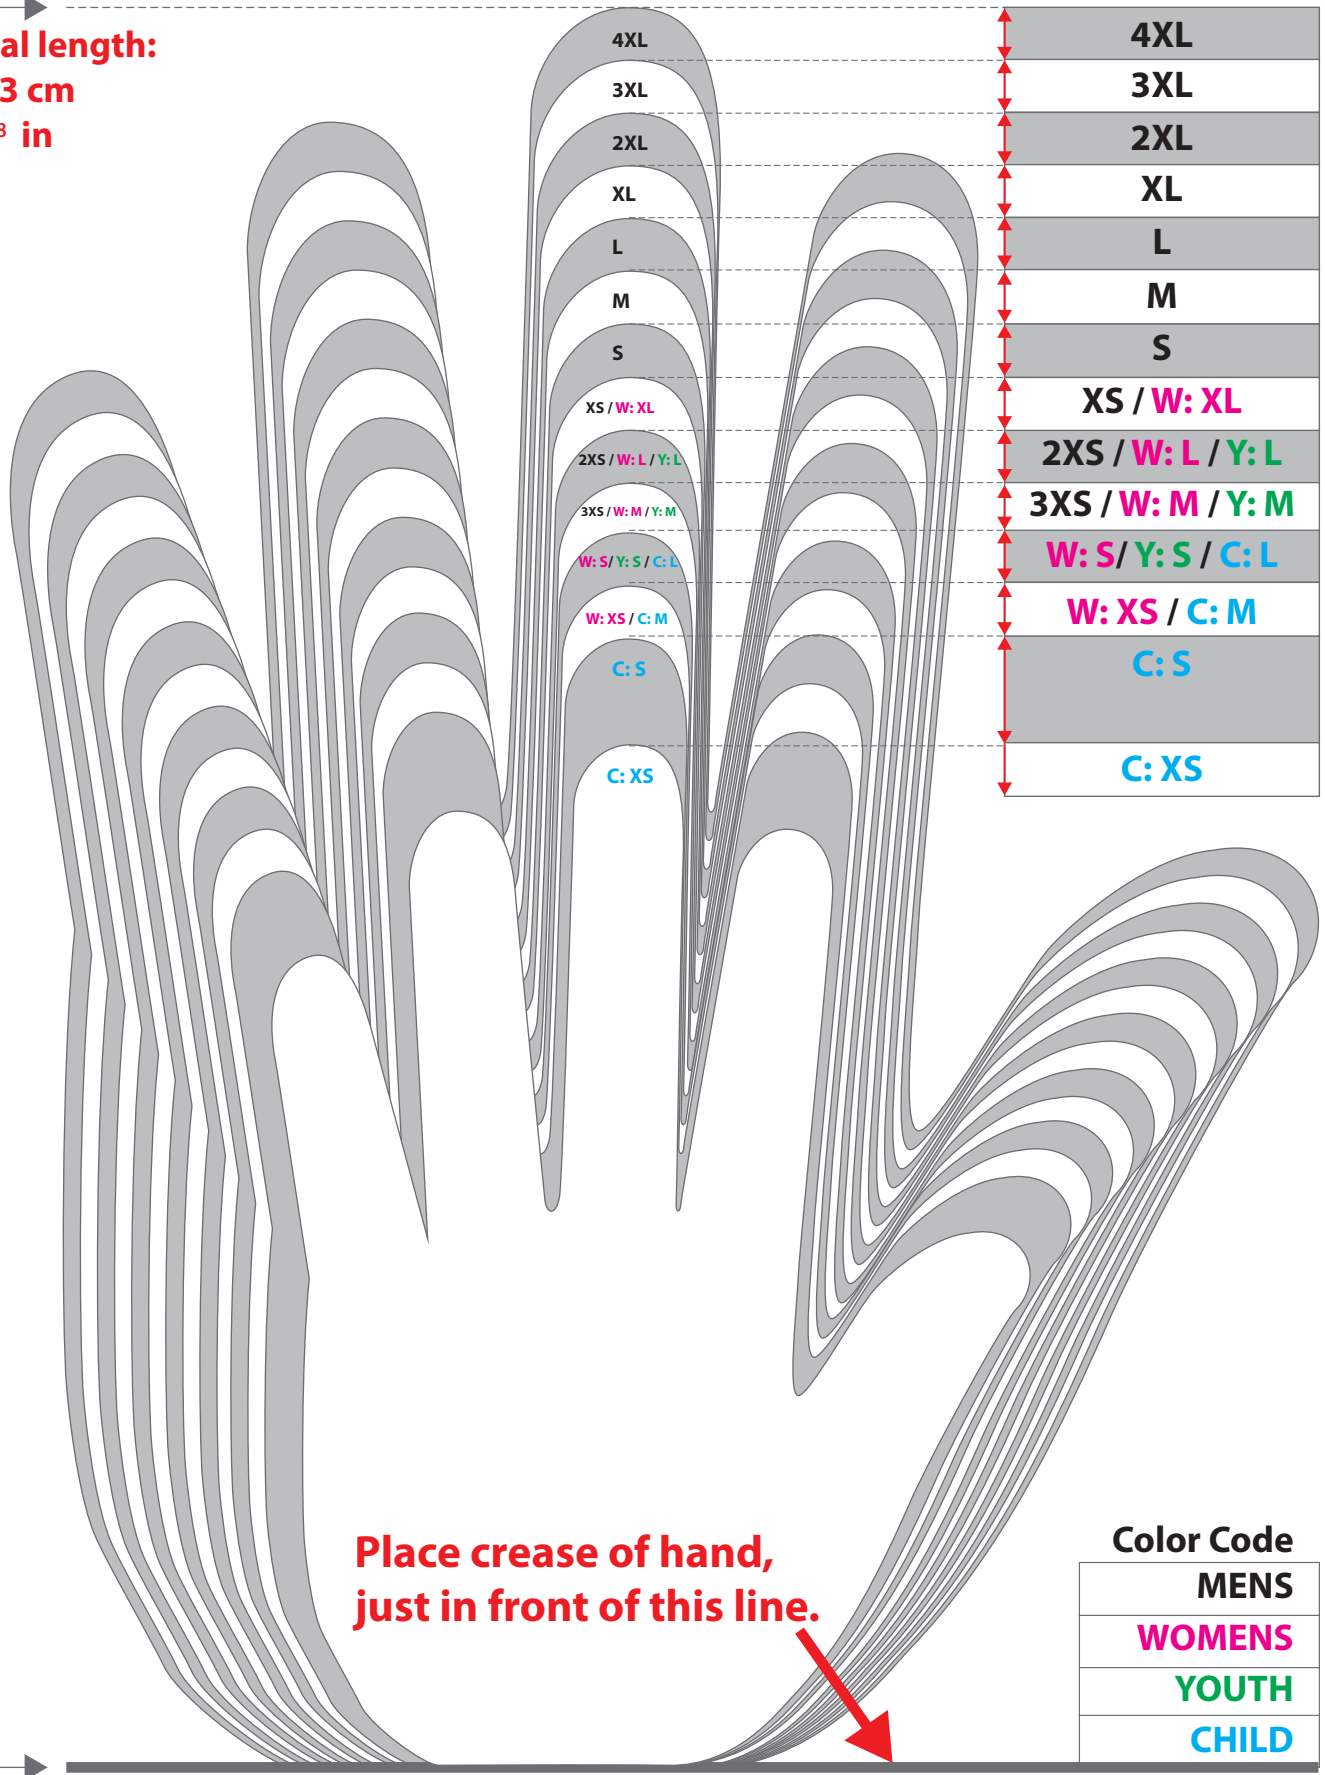

Print page, measure the overall length to ensure the sizing is accurate.

Total length:
23.3 cm
9 1/8 in

4XL
3XL
2XL
XL
L
M
S
XS / W: XL
2XS / W: L / Y: L
3XS / W: M / Y: M
W: S / Y: S / C: L
W: XS / C: M
C: S
C: XS

**Place crease of hand,
 just in front of this line.**

Color Code

MENS
WOMENS
YOUTH
CHILD