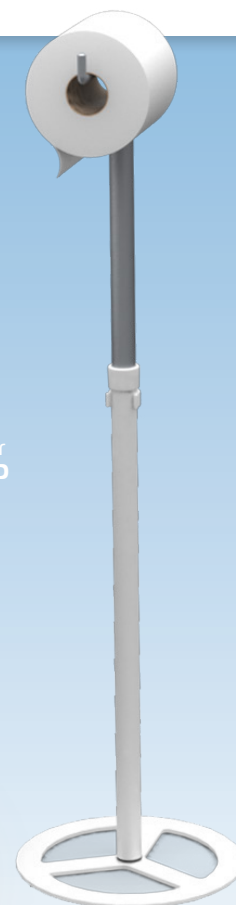

**HEIGHT ADJUSTABLE**

**IDEAL FOR  
EVERY COMMODE!**

**LARGE  
STABLE  
BASE!**

Space Saver  
Toilet Seat Raiser  
**RG515**

\*Space Saver  
Toilet Seat Raiser  
**NOT INCLUDED**

# FREE STANDING TOILET ROLL HOLDER RG5TRH

## FEATURES

- Ideal for every commode
- Easy to position and remove
- Height Adjustable
- Easy to assemble
- Large stable base
- Modern / Functional / Compact design

## SPECIFICATIONS

- Height: **810 - 860mm** (2 settings)
- Base: **Ø 225mm**
- Product Weight: **1.8kg**

**P: 08 9248 4180**

**E: [orders@for-de.com.au](mailto:orders@for-de.com.au)**

REDGUM brand: 1 Business way Malaga Western Australia 6090  
Part of the **For-de Group Pty Ltd**