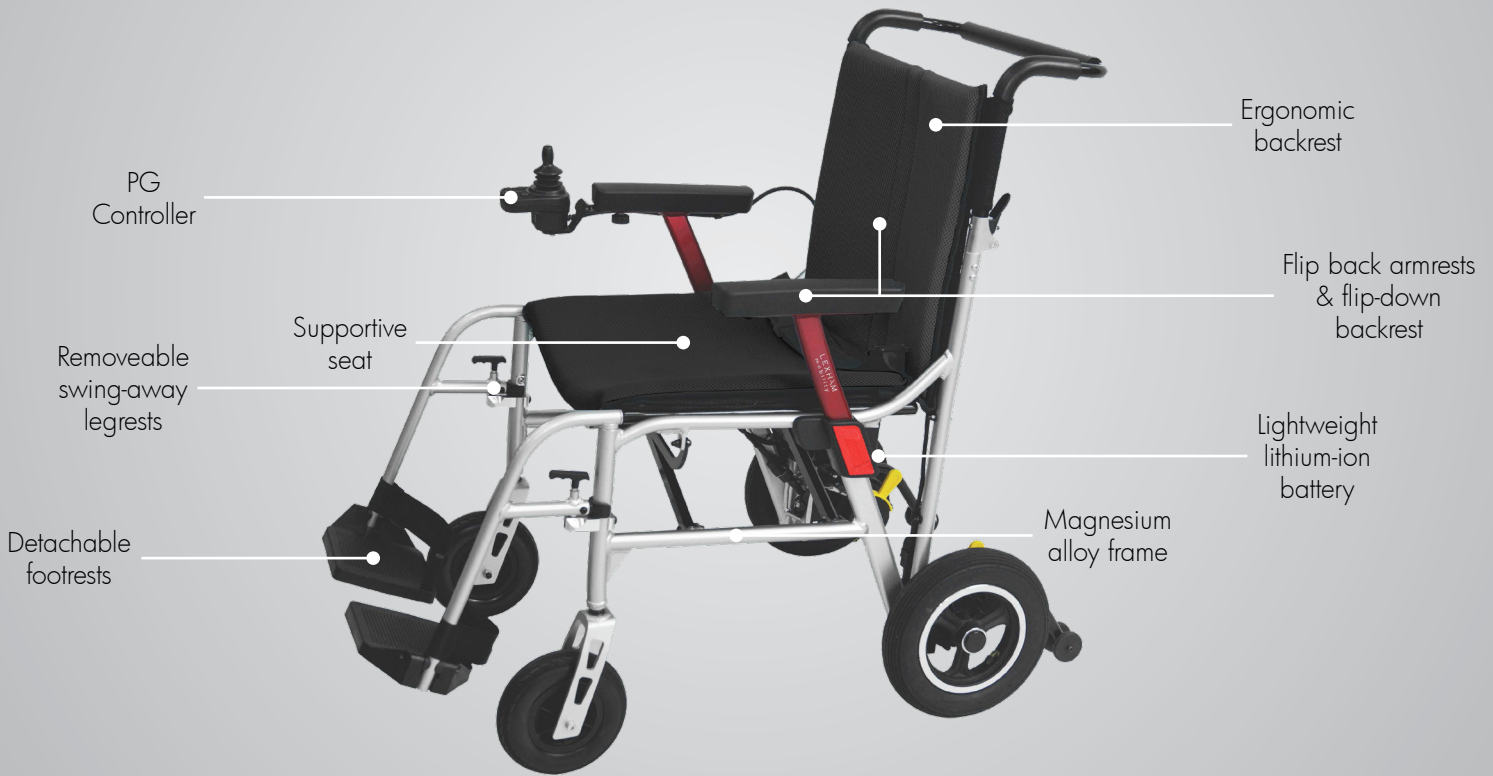

P-16 Pro Lite

6 km/h

Max. Speed

15 km

Travel Distance

110 kg

Weight Capacity

16.5 kg

Total Unit Weight

Specifications:

Weight Capacity:	110 kgs
Max. Speed:	6 km/h
Travel Distance:	15 km
Total Unit Length ¹ :	95 cm
Total Unit Width:	61 cm
Total Unit Weight:	16.5 kgs
Seat Dimensions (D x W x H):	41 x 50 x 48 cm
Drive System:	2x120W
Battery Requirements:	24V 10AH Lithium
Battery Charger:	DC24V/2.0A

¹ Measurement taken without footrests. Footrests measure 39 cm in length.

Lexham Mobility introduces a new lightweight and durable magnesium alloy power wheelchair. The compact and powerful P-16 Pro Lite marks a significant shift in transport-friendly mobility, benefitting from an easy-fold design and a disassembled weight of just 14.8 kgs (without battery and legrests).

Wherever your journey takes you, the tough, portable, and stylish Pro Lite is sure to deliver a new level of convenience and functionality.

Easy-fold
Frame

Simple
Disassembly

Convenient
Carry Bag