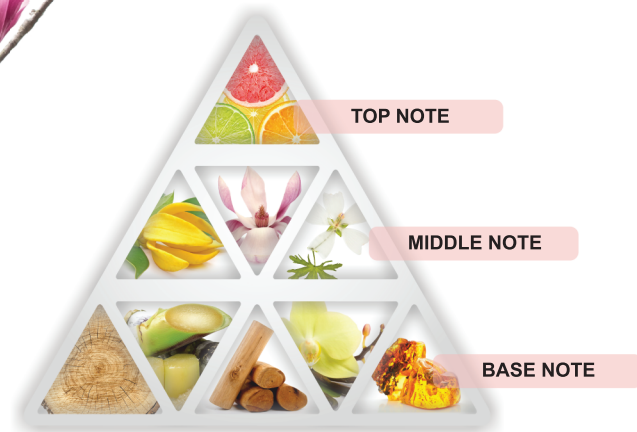

MUSK & FLORAL FAMILY

MISK VE ÇİÇEKSLİ KOKULAR

For Women

Musk & Floral Family

<p>MUSK & FLORAL CODE NO: W 46</p> <p>TOP NOTE: Amalfi Lemon, Tea, Pear,</p> <p>MIDDLE NOTE: Jasmine, African Orange Flower, Honeysuckle,</p> <p>BASE NOTE: White Honey, Sandalwood, Musk,</p>	<p>MUSK & FLORAL CODE NO: W 112</p> <p>TOP NOTE: Heliotrope, Violet</p> <p>MIDDLE NOTE: Freesia, Rose</p> <p>BASE NOTE: Labdanum</p>	<p>MUSK & FLORAL CODE NO: W 150</p> <p>TOP NOTE: Cranberry, Pink Pepper,</p> <p>MIDDLE NOTE: Black Violet, Cacao, Rose,</p> <p>BASE NOTE: Patchouli, Massoia Wood, Vanilla,</p>	<p>MUSK & FLORAL CODE NO: W 152</p> <p>TOP NOTE: Bergamot, Mandarin Orange, Fig,</p> <p>MIDDLE NOTE: Lily, Jasmine, Cardamom,</p> <p>BASE NOTE: Sandalwood, Virginia Cedar, Musk,</p>	<p>MUSK & FLORAL CODE NO: W 162</p> <p>TOP NOTE: Ginger, Citruses,</p> <p>MIDDLE NOTE: Magnolia, Lily, Musk, Orchid,</p> <p>BASE NOTE: Sugar Cane</p>
<p>MUSK & FLORAL CODE NO: W 186</p> <p>TOP NOTE: Orange Blossom, Osmanthus,</p> <p>MIDDLE NOTE: Coriander, Vetiver,</p> <p>BASE NOTE: Musk, Amber, Vanilla,</p>				
<p>MUSK & FLORAL CODE NO: W 208</p> <p>TOP NOTE: Rose, Citrus,</p> <p>MIDDLE NOTE: Jasmine, Floral,</p> <p>BASE NOTE: Musk, Wood,</p>			<p>MUSK & FLORAL CODE NO: W 188</p> <p>TOP NOTE: Orange Blossom, Osmanthus,</p> <p>MIDDLE NOTE: Coriander, Vetiver,</p> <p>BASE NOTE: Musk, Amber, Vanilla,</p>	<p>MUSK & FLORAL CODE NO: W 222</p> <p>TOP NOTE: Floral, Citrus, Bergamot,</p> <p>MIDDLE NOTE: Ylang-Ylang, Lily of the Valley, Jasmine, Orange Blossom, Vanilla</p> <p>BASE NOTE: Musk, Sandalwood, Amber, Wood</p>
<p>MUSK & FLORAL CODE NO: W 270</p> <p>TOP NOTE: Lychee, Black Currant, Honey, Peach,</p> <p>MIDDLE NOTE: Rose, Iris, Heliotrope, Muguet,</p> <p>BASE NOTE: Vanilla, Musk, Amber, Moss</p>				
			<p>MUSK & FLORAL CODE NO: W 276</p> <p>TOP NOTE: Grapefruit, Mandarin, Green,</p> <p>MIDDLE NOTE: Muguet, Carnation, Aquatic, Peach, Rose</p> <p>BASE NOTE: Musk, Woody, Amber,</p>	