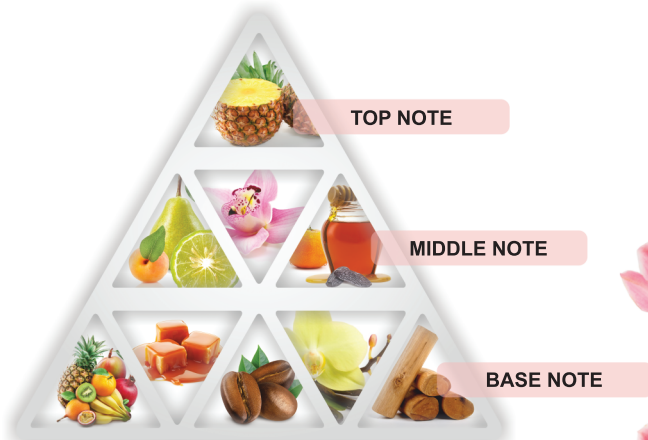

FLORIENTAL & AQUATIC FLORAL FAMILY

ÇİÇEK VE AKUATİK KOKULAR

For Women

Floriental & Floral Family

FLORIENTAL & FLORAL CODE NO: W 02

TOP NOTE:
Musk...

MIDDLE NOTE:
Benzoin...

BASE NOTE:
Caramel...

FLORIENTAL & FLORAL CODE NO: W 20

TOP NOTE:
Honeysuckle, Wild Strawberry, Black Lotus,

MIDDLE NOTE:
Honey, Violet, Orchid, Milk,

BASE NOTE:
Sandalwood, Amber, Patchouli,

FLORIENTAL & FLORAL CODE NO: W 50

TOP NOTE:
Peach, Apricot, Black Currant,