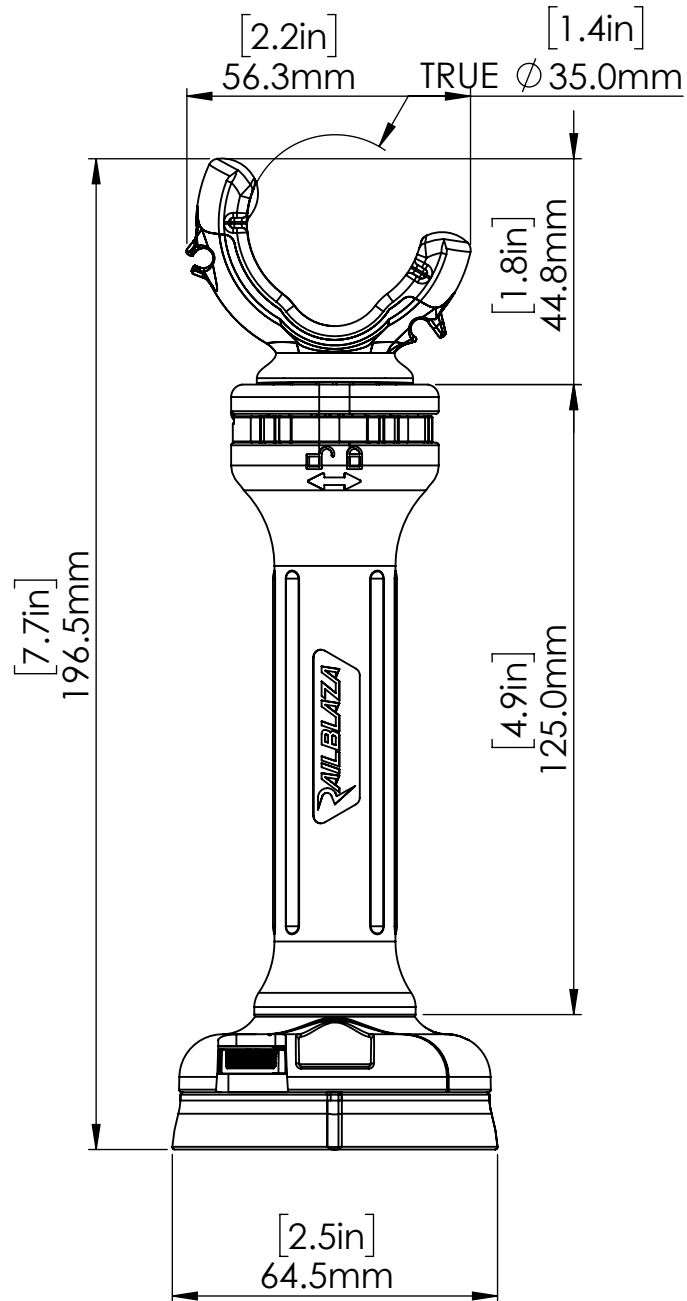

04-4148-11 TROLLING MOTOR SUPPORT

Railblaza Ltd
 11 David Mccathie Place
 Silverdale 0932
 Auckland
 New Zealand
 Ph: +64 9 426 1475
 E - info@railblaza.com

06/07/2021 DATE

04-4148-11 PART NUMBER