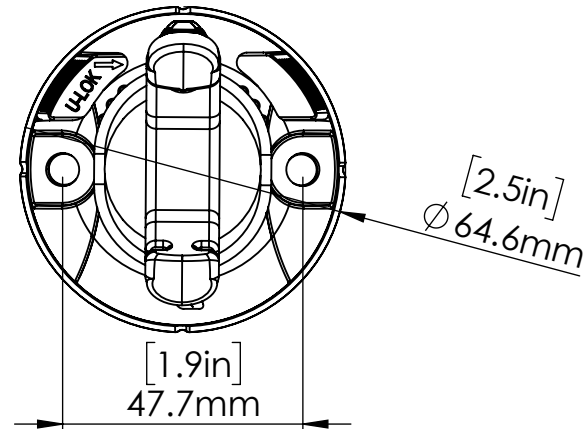

04-4148-11 TROLLING MOTOR SUPPORT

Railblaza Ltd
 11 David Mccathie Place
 Silverdale 0932
 Auckland
 New Zealand
 Ph: +64 9 426 1475
 E - info@railblaza.com

06/07/2021 DATE

04-4148-11 PART NUMBER