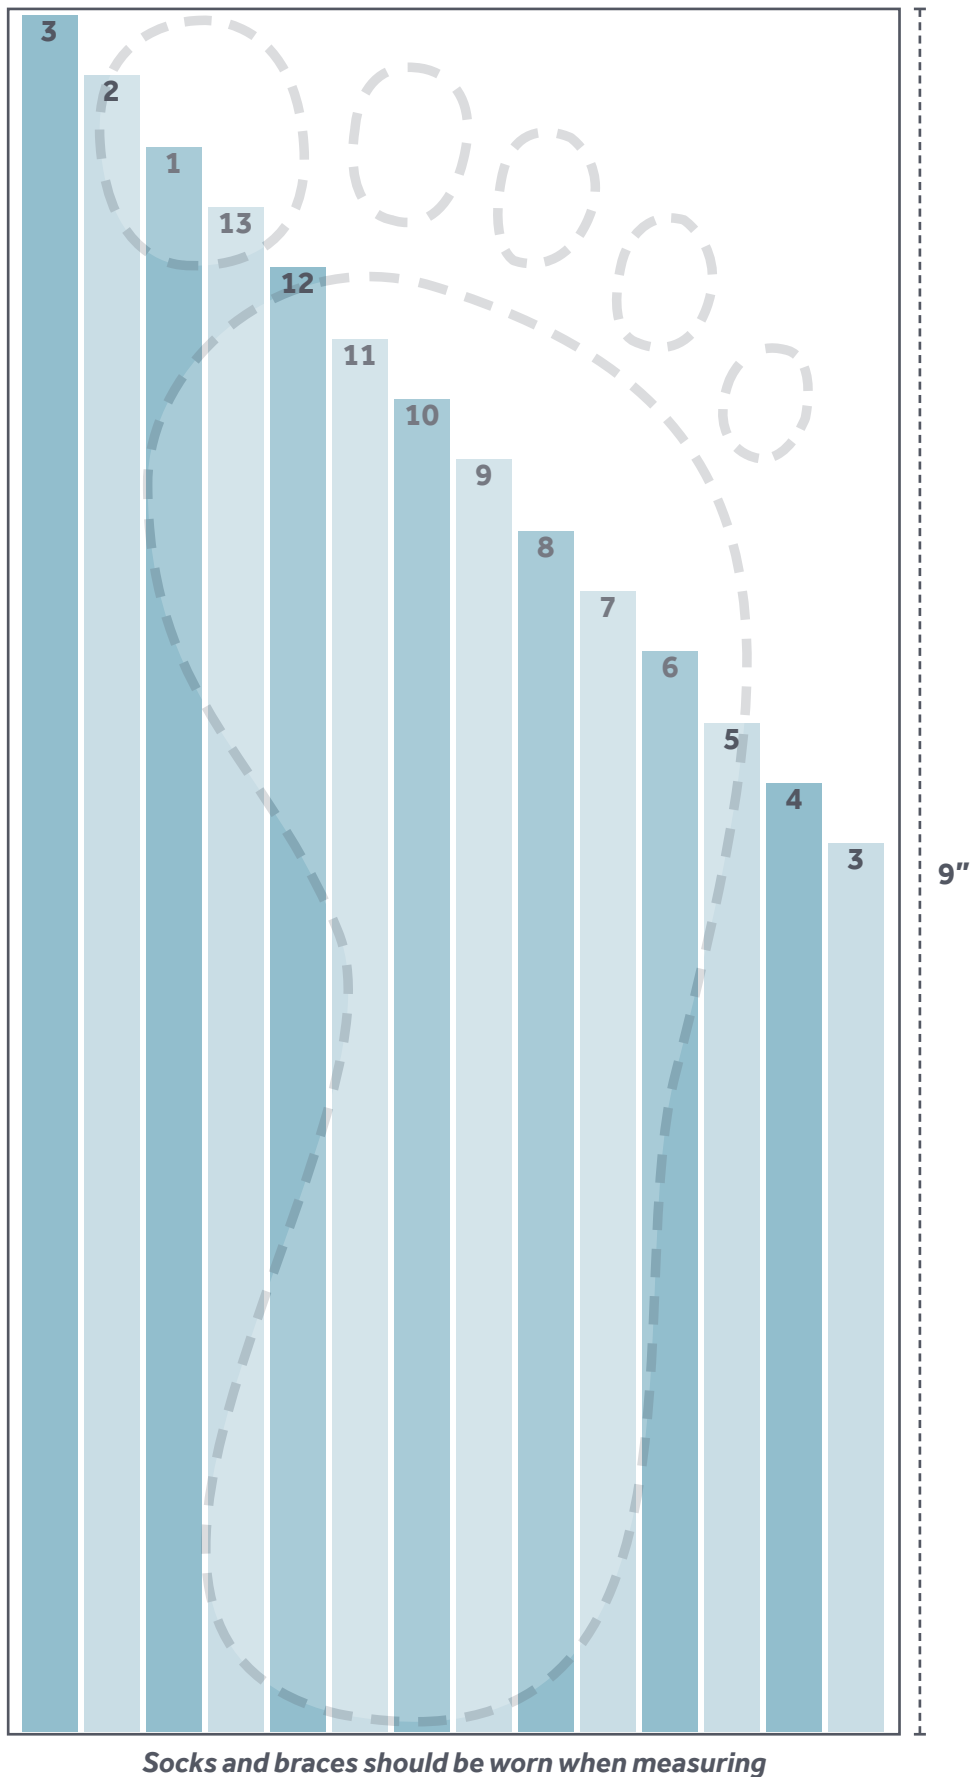

▶ footwear measuring guide

kids feet grow fast,
measure every time you order!

▶ accuracy check

Before using this sizing chart, be sure it has printed to scale by measuring the box with a ruler. The height of the box should be 9". If the measurement is not correct, please check your print settings and make sure the page scaling option is set to 'none'. If problems persist, please feel free to give our customer service representatives a call for assistance.

▶ instructions

For an accurate fit, please follow these guidelines carefully:

- Socks and braces should be worn when measuring.
- Place this sizing chart on a hard flooring surface, and have you child place their heel at the bottom of the chart, where indicated.
- Remember to always measure both feet and order the shoe that fits the larger of the two.

place heel here ▶

Sizing Chart

To ensure an accurate fit, please reference this sizing chart and the measuring guide before ordering your pair of Surestep shoes.

SIZE	FOOT LENGTH		#6 MEASUREMENT	
	Inches	Centimeters	Inches	Centimeters
3	4 ⁵ / ₈ "	11	2 ³ / ₄ " - 3"	7-8
4	4 ⁷ / ₈ "	12	2 ⁷ / ₈ " - 3 ¹ / ₄ "	7.5-8.5
5	5 ¹ / ₄ "	13	3 ¹ / ₈ " - 3 ¹ / ₂ "	8-9
6	5 ⁵ / ₈ "	14	3 ³ / ₈ " - 3 ³ / ₄ "	8.5-9.5
7	5 ¹⁵ / ₁₆ "	15	3 ⁵ / ₈ " - 4"	9.5-10.5
8	6 ¹ / ₄ "	16	3 ⁷ / ₈ " - 4 ¹ / ₄ "	10-11
9	6 ⁵ / ₈ "	17	4 ¹ / ₈ " - 4 ¹ / ₂ "	10.5-11.5
10	6 ¹⁵ / ₁₆ "	17.5	4 ³ / ₈ " - 4 ³ / ₄ "	11.5-12.5
11	7 ¹ / ₄ "	18	4 ⁵ / ₈ " - 5"	12-13
12	7 ⁵ / ₈ "	19	4 ⁷ / ₈ " - 5 ¹ / ₄ "	12.5-13.5
13	7 ¹⁵ / ₁₆ "	20	5 ¹ / ₈ " - 5 ¹ / ₂ "	13-14
1	8 ¹ / ₄ "	21	5 ³ / ₈ " - 5 ³ / ₄ "	13.5-14.5
2	8 ⁵ / ₈ "	22	5 ⁵ / ₈ " - 6"	14.5-15.5
3	8 ¹⁵ / ₁₆ "	23	5 ⁷ / ₈ " - 6 ¹ / ₄ "	15-16