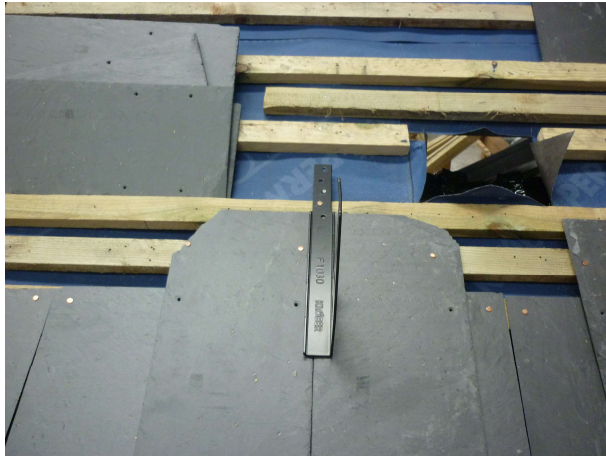

KLOBER

Klober Limited
BMI House, 2 Pitfield, Kiln Farm,
Milton Keynes, MK11 3LW
Tel: 01908 015760
Email: Technical@klober.co.uk
Web: www.klober.co.uk

Trapac Support Bracket installed on Natural State