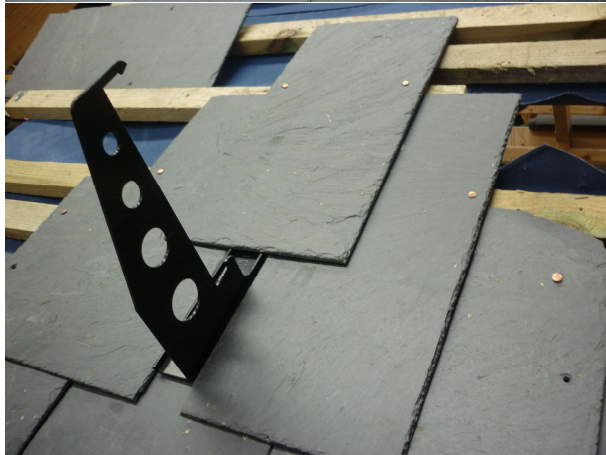

KLOBER

Klober Limited
BMI House, 2 Pitfield, Kiln Farm,
Milton Keynes, MK11 3LW
Tel: 01908 015760
Email: Technical@klober.co.uk
Web: www.klober.co.uk

Trapac Support Bracket installed on Natural State