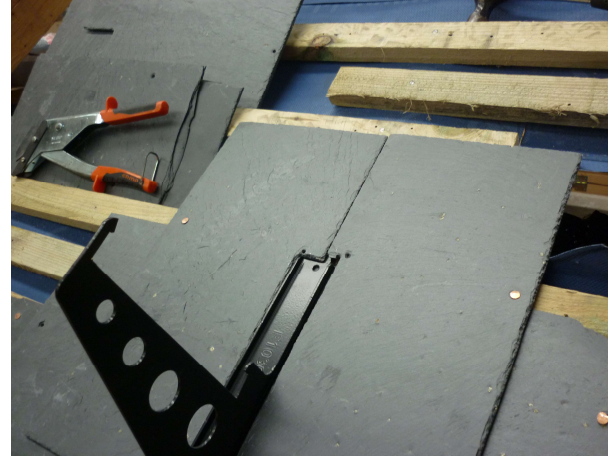

KLOBER

Klober Limited
BMI House, 2 Pitfield, Kiln Farm,
Milton Keynes, MK11 3LW
Tel: 01908 015760
Email: Technical@klober.co.uk
Web: www.klober.co.uk

Trapac Support Bracket installed on Natural State